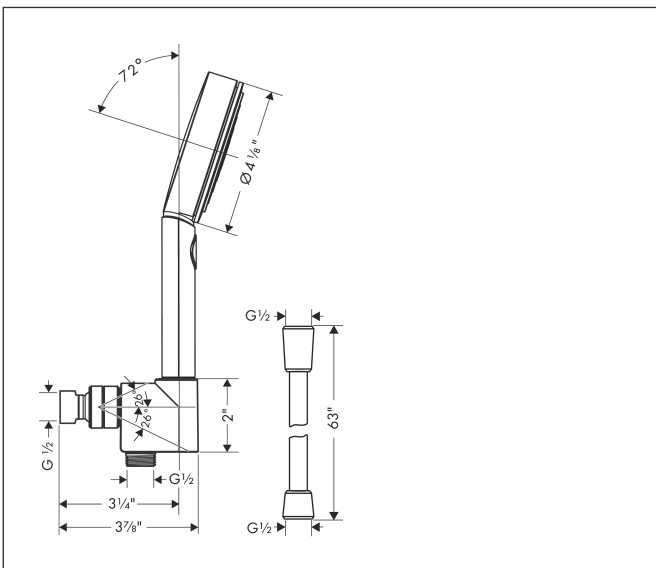

Brand hansgrohe
 Art. Name **Pulsify Select S** Handshower Set 105 3-Jet, 2.5 GPM
 Art. Nr. 04917000
 Surface Chrome
 Pos. 1

Product Picture

Features

- Consists of: Handshower, shower holder, shower hose
- Spray pattern: PowderRain, IntenseRain, Massage spray
- Convenient spray selection via Select button
- Maximum flow rate (at 3 bar): 9.5 l/min
- Pivot connector prevents hose from tangling
- Rinseable sieve insert

Drawing

Technology

Spray Types