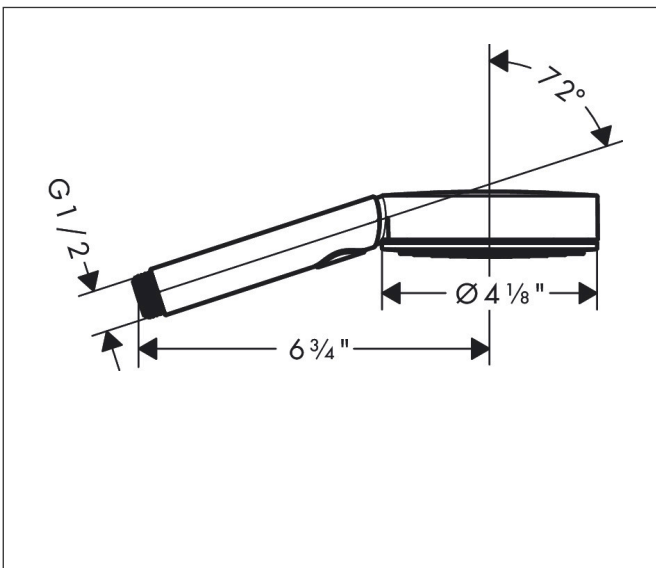

Brand hansgrohe
 Art. Name **Pulsify Select S** Handshower 105 3-Jet, 2.5 GPM
 Art. Nr. 24111001
 Surface Chrome
 Pos. 1

Product Picture

Features

- Spray pattern: PowderRain, IntenseRain, Massage spray
- Convenient spray selection via Select button
- Spray disc surface: graphite
- Maximum flow rate (at 3 bar): 9.5 l/min

Drawing

Technology

Spray Types