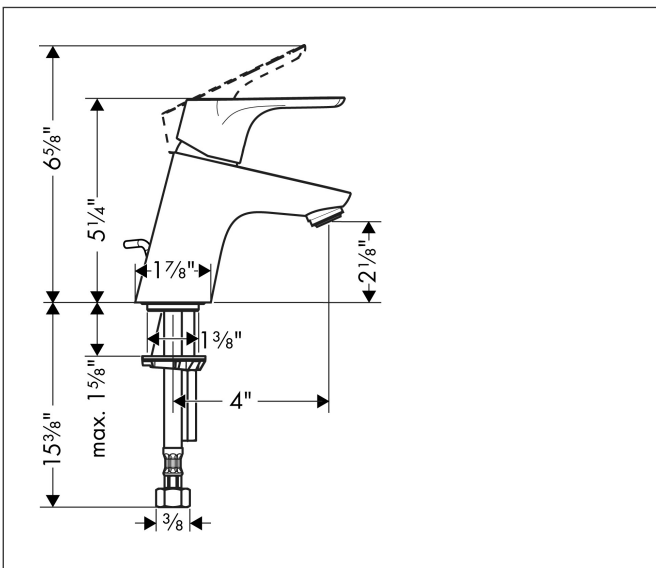

Brand hansgrohe
Art. Name **Focus** Single-Hole Faucet 70 with Pop-Up Drain, 1.2 GPM
Art. Nr. 04370000
Surface Chrome
Pos. 1

Product Picture

Features

- Handle design: lever handle
- Spray pattern: aerated spray
- Maximum flow rate (at 3 bar): 4.5 l/min
- Ceramic cartridge
- Pop-up drain G 1

Drawing

Technology