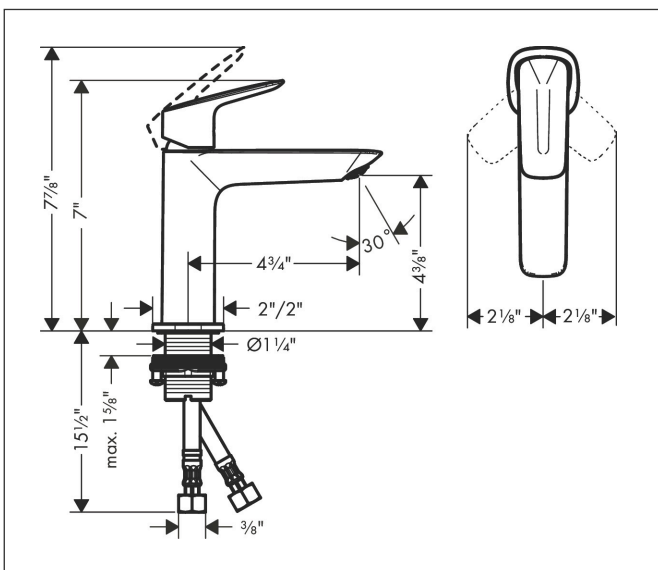

Brand hansgrohe
Art. Name **Logis** Single-Hole Faucet 110, 1.2 GPM
Art. Nr. 71253671
Product Finish matte black
Pos. 1

Product Picture

Features

- Handle variant: Lever
- Spray modes: Aerated spray
- Flow: 1.2 GPM (4.5 L/Min)
- Ceramic cartridge
- Does not include: Pop-up assembly

Drawing

Technology