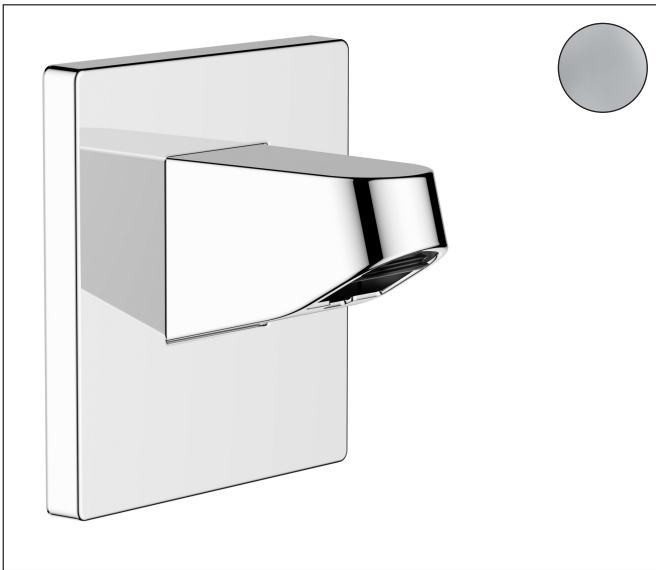

Brand hansgrohe
 Art. Name **Pulsify** Showerarm for Showerhead 105
 Art. Nr. 24139001
 Surface Chrome
 Pos. 1

Product Picture

Features

- Plastic
- Connection type: 1/2" NPT
- Wall outlet, mounting material, installation manual

Drawing