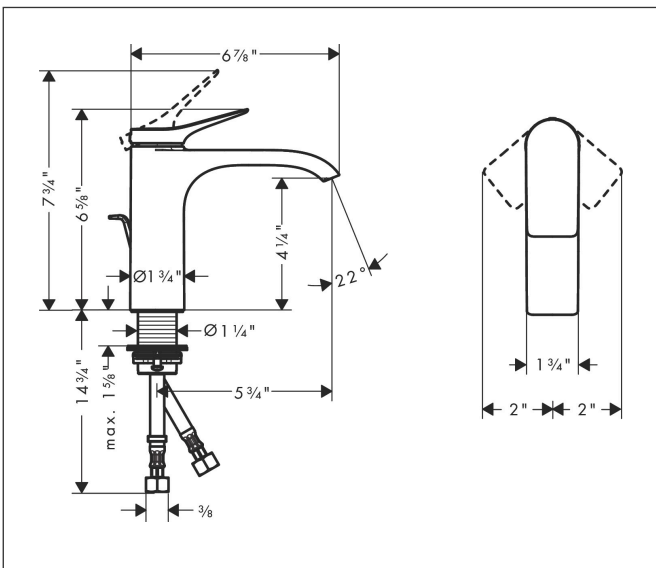

AXOR

hansgrohe

Brand hansgrohe
Art. Name **Vivenis** Single-Hole Faucet 110 with Pop-Up Drain, 1.2 GPM
Art. Nr. 75020821
Surface brushed nickel
Pos. 1

Product Picture

Features

- Consists of: Single-handle faucet, Pop-up assembly
- Spray modes: WaterfallStream
- Flow: 1.2 GPM (4.5 L/Min)
- Ceramic cartridge
- Includes pop-up drain
- Material waste set: Metal

Drawing

Technology