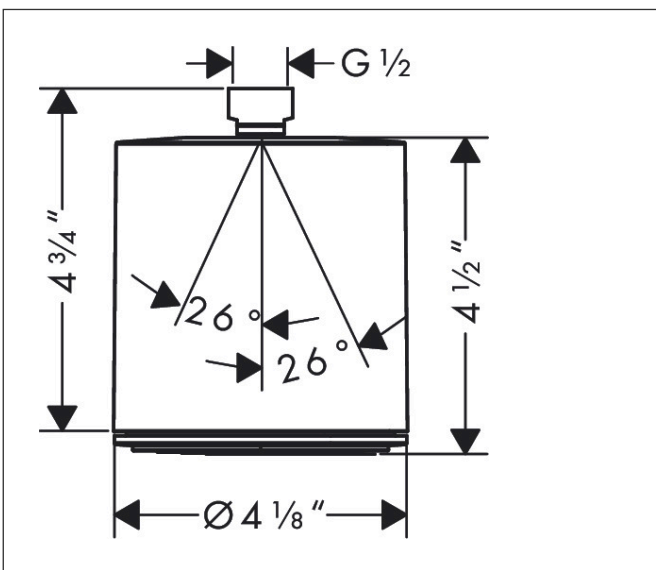

Brand hansgrohe
 Art. Name **Pulsify S** Showerhead 105 1-Jet 2.5 GPM
 Art. Nr. 24131001
 Surface Chrome
 Pos. 1

Product Picture

Features

- Showerhead size: 105 mm
- Spray pattern: PowderRain
- Maximum flow rate (at 3 bar): 9.5 l/min
- Spray disc surface: graphite

Drawing

Technology

Spray Types