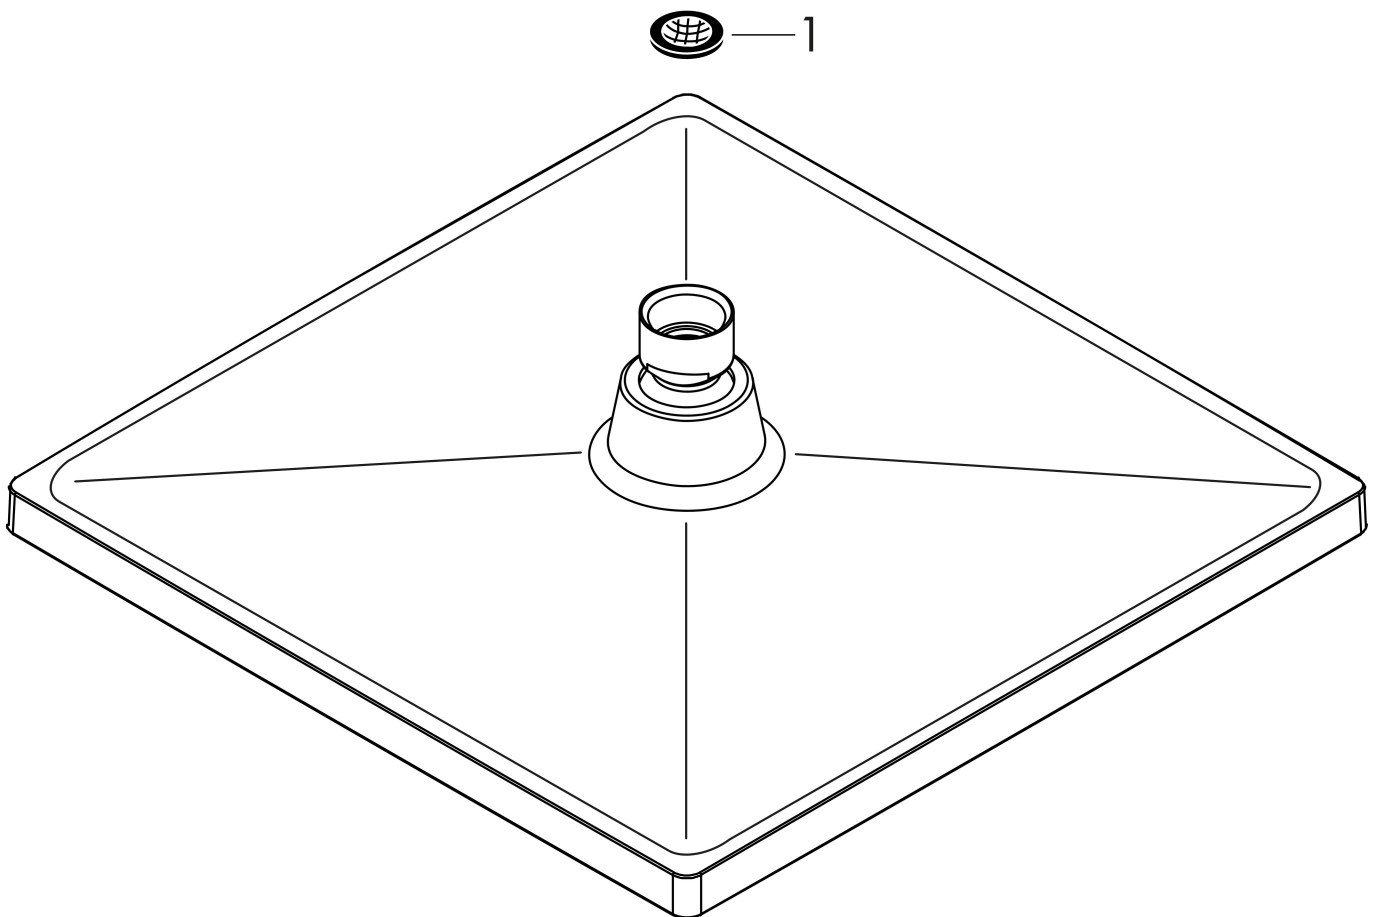

Brand hansgrohe  
 Art. Name **Crometta E** Showerhead 240 1-Jet, 1.75 GPM  
 Art. Nr. 26943001  
 Surface Chrome  
 Pos. 1

## Features

- Showerhead size: 240 x 240 mm
- Spray pattern: Rain
- Maximum flow rate (at 3 bar): 6.6 l/min
- 206 no-clog spray nozzles
- Spray disc surface: fully finished matching spray face

## Drawing

## Spray Types

Brand hansgrohe  
Art. Name **Crometta E** Showerhead 240 1-Jet, 1.75 GPM  
Art. Nr. 26943001  
Surface Chrome  
Pos. 1

---

**Spare Parts Drawings for build year: >11/20**

Brand hansgrohe  
Art. Name **Crometta E** Showerhead 240 1-Jet, 1.75 GPM  
Art. Nr. 26943001  
Surface Chrome  
Pos. 1