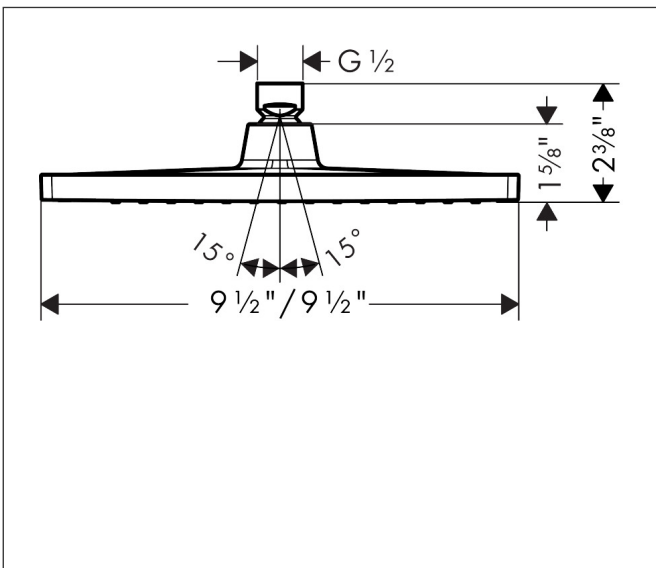

Drawing

Technology

Spray Types