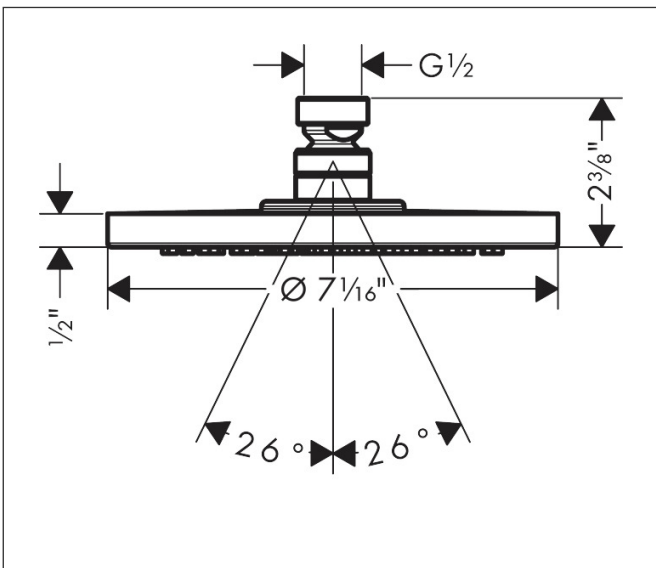

Brand hansgrohe
 Art. Name **Raindance S** Showerhead 180 1-Jet PowderRain, 1.5 GPM
 Art. Nr. 26929001
 Surface Chrome
 Pos. 1

Product Picture

Features

- Showerhead size: 180 mm
- Spray pattern: PowderRain
- Maximum flow rate (at 3 bar): 5.7 l/min
- Spray disc surface: fully finished matching spray face

Drawing

Technology

Spray Types