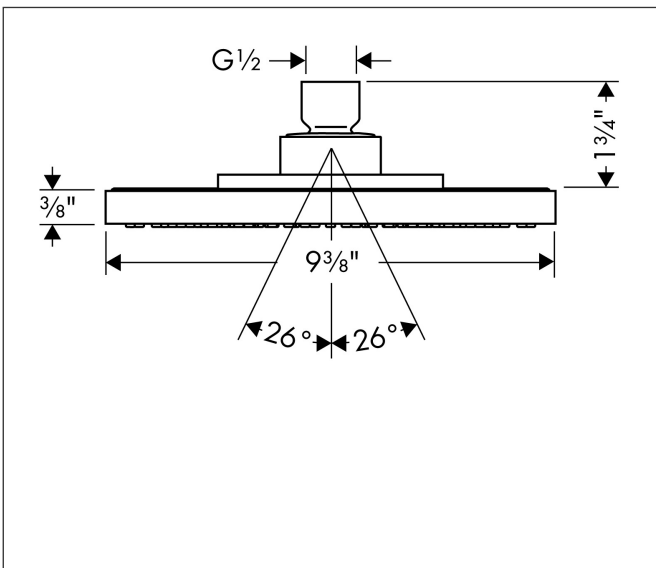

Brand hansgrohe
 Art. Name **Raindance S** Showerhead 240 1-Jet, 1.75 GPM
 Art. Nr. 26927001
 Surface Chrome
 Pos. 1

Product Picture

Features

- Showerhead size: 240 mm
- Spray pattern: Rain
- Maximum flow rate (at 3 bar): 6.6 l/min
- 180 no-clog spray nozzles
- Spray disc surface: fully finished matching spray face

Drawing

Technology

Spray Types