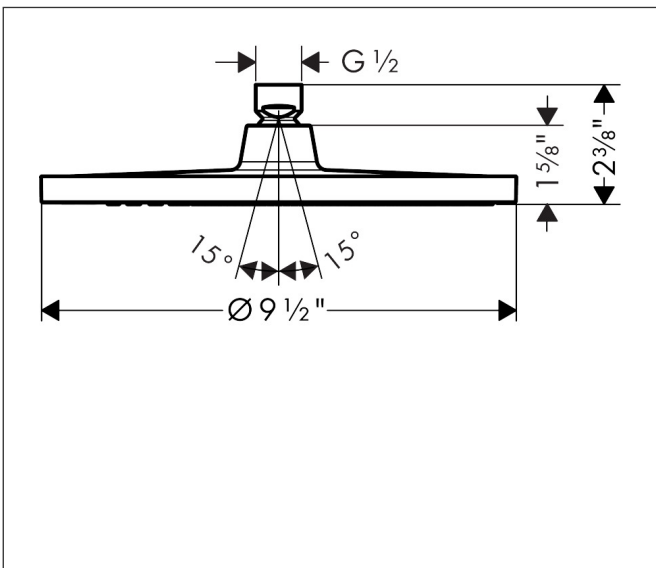

Brand hansgrohe  
 Art. Name **Crometta S** Showerhead 240 1-Jet, 1.75 GPM  
 Art. Nr. 26918001  
 Surface Chrome  
 Pos. 1

## Features

- Showerhead size: 240 mm
- Spray pattern: Rain
- Maximum flow rate (at 3 bar): 6.6 l/min
- 180 no-clog spray nozzles
- Spray disc surface: fully finished matching spray face

## Spray Types

Brand hansgrohe  
Art. Name **Crometta S** Showerhead 240 1-Jet, 1.75 GPM  
Art. Nr. 26918001  
Surface Chrome  
Pos. 1

---

**Spare Parts Drawings for build year: >11/20**

Brand hansgrohe  
Art. Name **Crometta S** Showerhead 240 1-Jet, 1.75 GPM  
Art. Nr. 26918001  
Surface Chrome  
Pos. 1