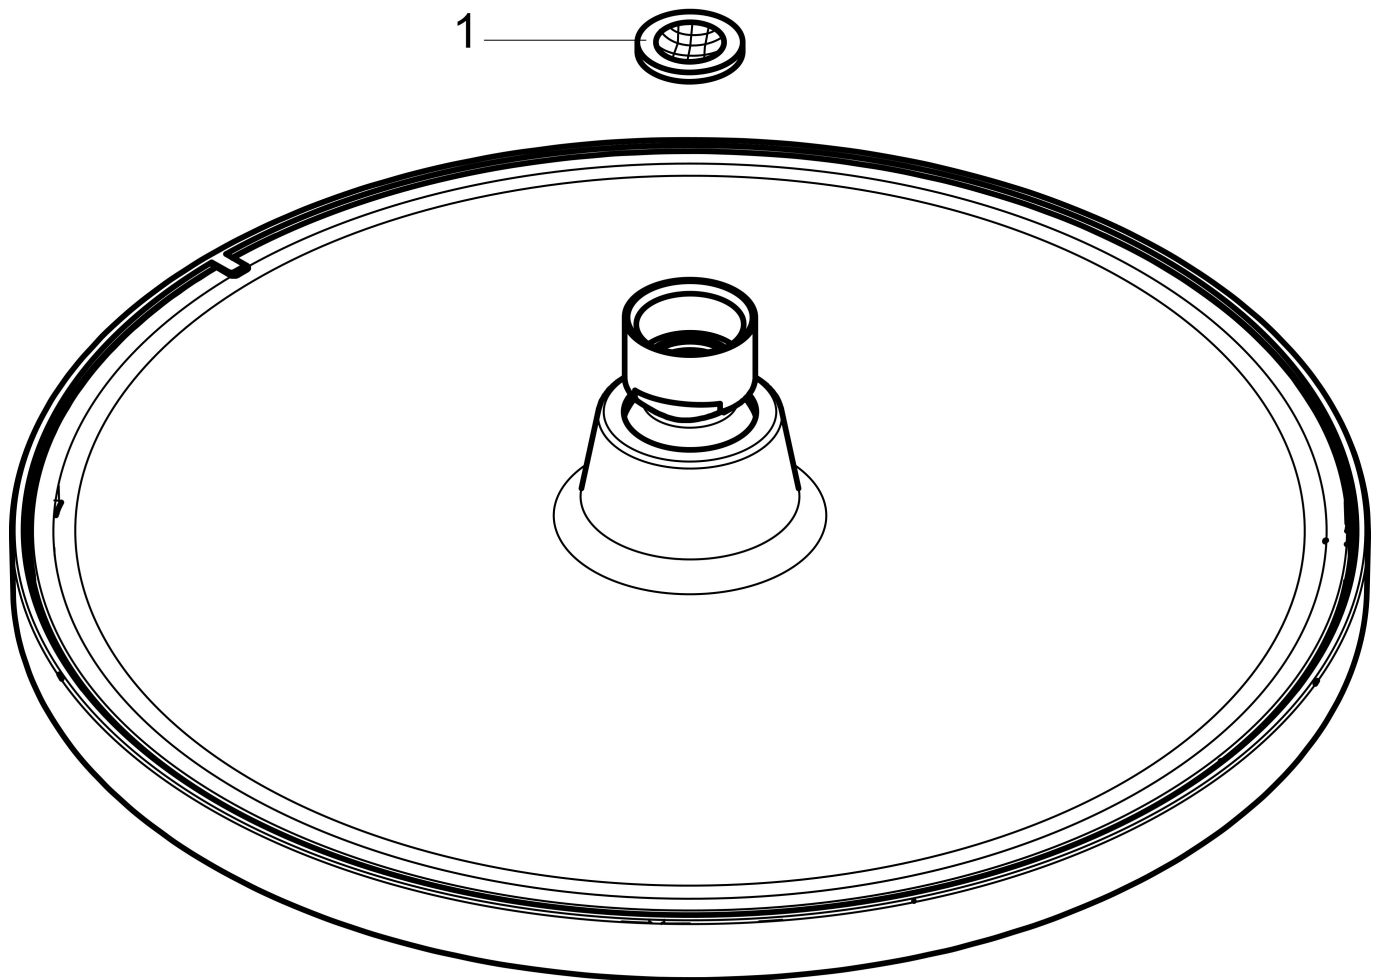

Brand hansgrohe  
 Art. Name **Crometta S** Showerhead 240 1-Jet, 1.75 GPM  
 Art. Nr. 26918001  
 Surface Chrome  
 Pos. 1

## Features

- Showerhead size: 240 mm
- Spray pattern: Rain
- Maximum flow rate (at 3 bar): 6.6 l/min
- 180 no-clog spray nozzles
- Spray disc surface: fully finished matching spray face

## Spray Types

Brand hansgrohe  
Art. Name **Crometta S** Showerhead 240 1-Jet, 1.75 GPM  
Art. Nr. 26918001  
Surface Chrome  
Pos. 1

---

**Spare Parts Drawings for build year: >11/20**

Brand hansgrohe  
Art. Name **Crometta S** Showerhead 240 1-Jet, 1.75 GPM  
Art. Nr. 26918001  
Surface Chrome  
Pos. 1