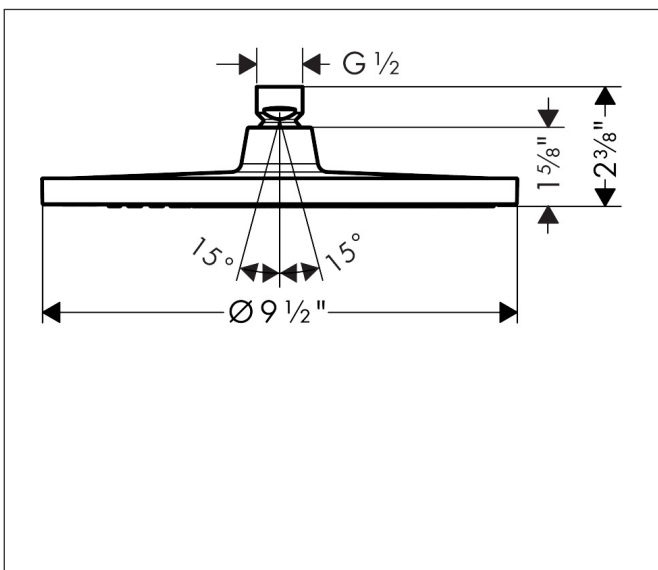

Brand hansgrohe
 Art. Name **Crometta S** Showerhead 240 1-Jet, 2.5 GPM
 Art. Nr. 26917671
 Surface matte black
 Pos. 1

Product Picture

Drawing

Features

- Shower head size: 240 mm
- Spray modes: Rain
- 180 no-clog spray channels
- Spray face finish: Fully-finished matching spray face
- Flow: 2.5 GPM (9.5 L/Min)