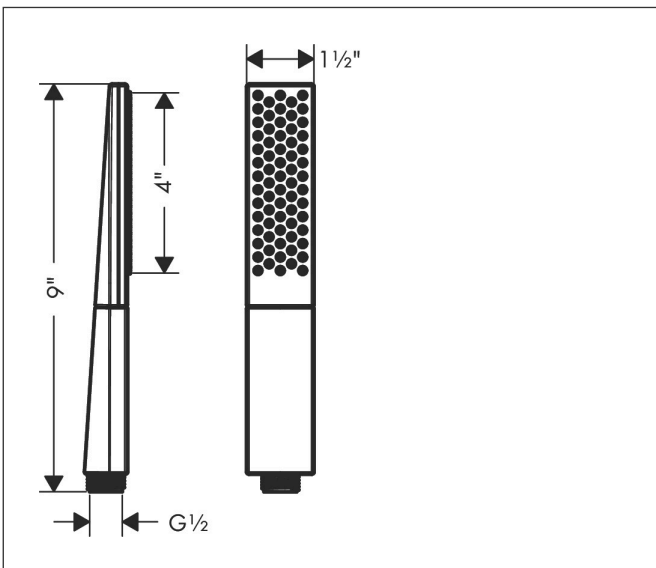

Drawing

Technology

Spray Types