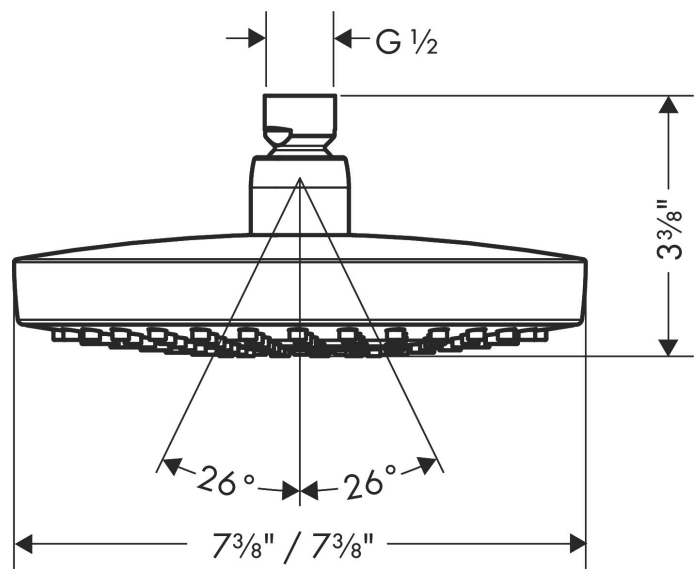

Brand	hansgrohe
Art. Name	Croma Select E Showerhead 180 2-Jet, 1.5 GPM
Art. Nr.	26817001
Surface	chrome
Pos.	1

Product Picture

Drawing

Technology

Features

- Spray modes: Rain, IntenseRain
- 147 no-clog spray channels
- Flow: 1.5 GPM (5.7 L/Min)
- Select button for comfortable alternation of spray modes
- Fully-finished matching spray face