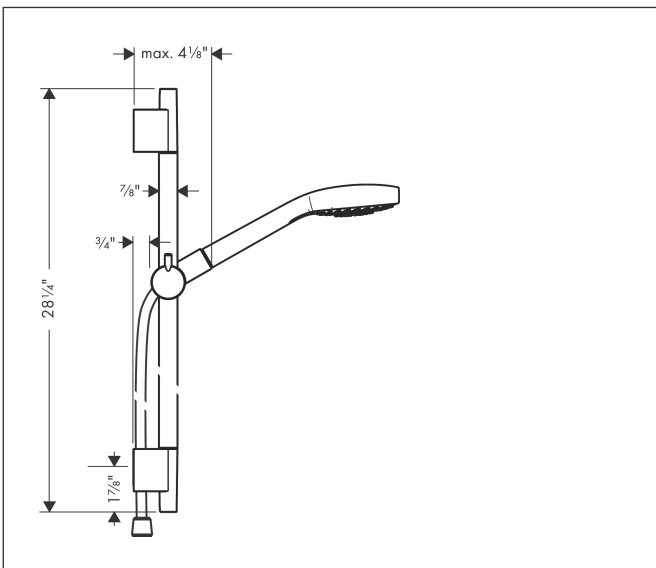

Drawing

Technology

Spray Types