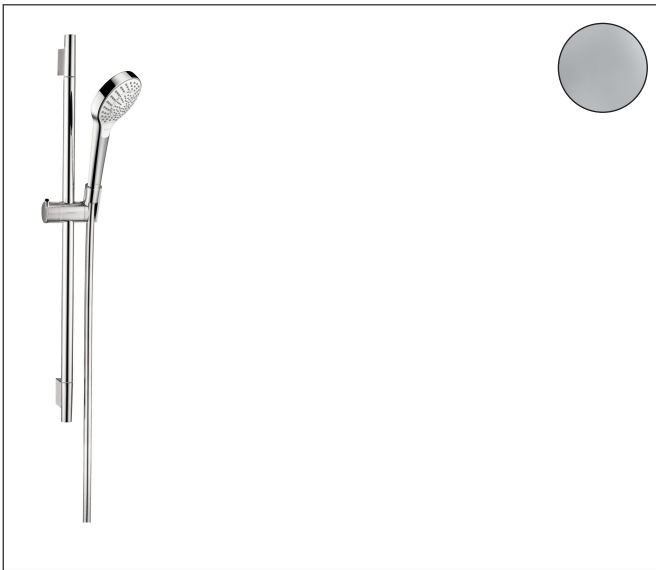

Brand	hansgrohe
Art. Name	<b>Croma Select S</b> Wallbar Set 110 3-Jet 24", 2.5 GPM
Art. Nr.	04939000
Surface	Chrome
Pos.	1

## Product Picture

## Features

- Consists of: Handshower, shower bar, shower hose
- Spray pattern: SoftRain, IntenseRain, Massage spray
- Convenient spray selection via Select button
- Angle-adjustable holder pivots left and right, slides easily and locks in place.
- Maximum flow rate (at 3 bar): 9.5 l/min
- Wall-mounted: screw fastening
- Profile pipe: round
- Pipe length: 718 mm
- Shower bar diameter: 22 mm
- Pivot connector prevents hose from tangling