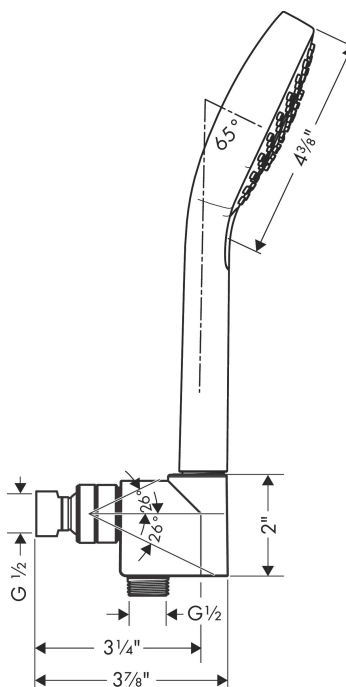

Brand	hansgrohe
Art. Name	<b>Croma Select E</b> Handshower Set 110 3-Jet, 2.5 GPM
Art. Nr.	04937000
Surface	chrome
Pos.	1

## Product Picture

## Drawing