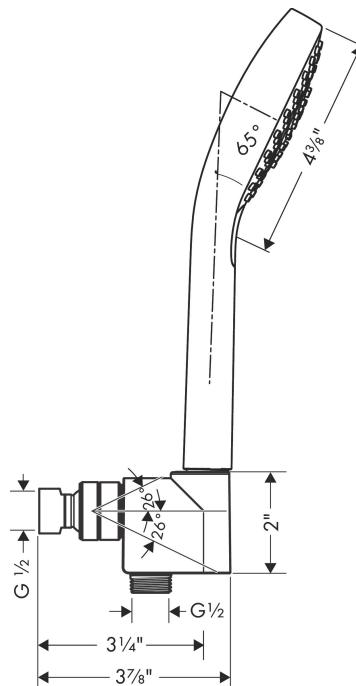

Brand	hansgrohe
Art. Name	Croma Select S Handshower Set 3-Jet, 1.75 GPM
Art. Nr.	04936000
Surface	chrome
Pos.	1

Product Picture

Drawing

Technology

Features

- Consists of: Handshower, Handshower hose, Handshower holder
- Spray modes: SoftRain, IntenseRain, Pulsating Massage
- Select button for comfortable alternation of spray modes
- Flow: 1.75 GPM (6.6 L/Min)
- wall supports of plastic