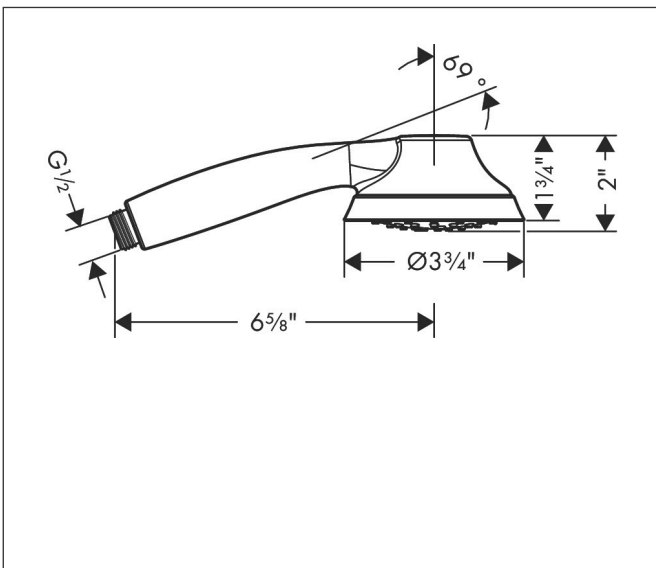

Drawing

Technology

Spray Types