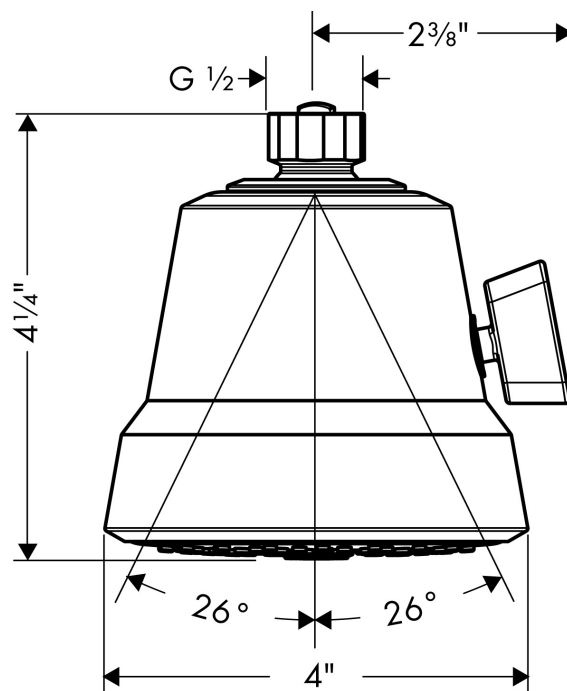

Drawing

Technology

Features

- Spray modes: Full, Pulsating Massage, Intense Turbo
- 75 no-clog spray channels
- Flow: 2.5 GPM (9.5 L/Min)
- 360° Control spray mode adjustment