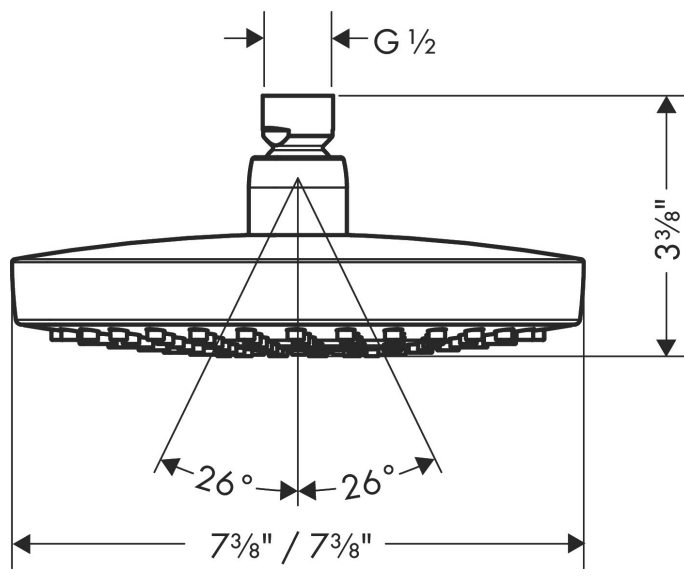

Brand	hansgrohe
Art. Name	<b>Croma Select E</b> Showerhead 180 2-Jet, 2.5 GPM
Art. Nr.	04925000
Surface	chrome
Pos.	1

## Product Picture

## Drawing