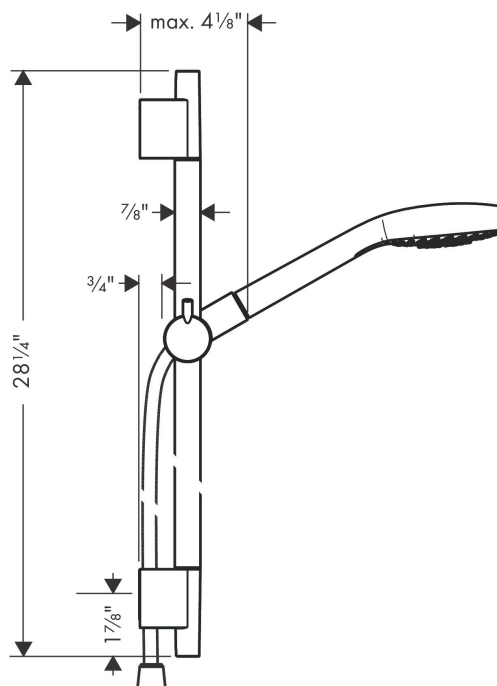

Brand	hansgrohe
Art. Name	Croma Select E Wallbar Set 110 3-Jet 24", 1.8 GPM
Art. Nr.	04790000
Surface	chrome
Pos.	1

Product Picture

Certificates/approvals

Drawing

Technology

Features

- Consists of: Handshower, Wallbar, Handshower hose, Slider
- Spray modes: SoftRain, IntenseRain, Pulsating Massage
- Select button for comfortable alternation of spray modes
- Angle-adjustable holder pivots left and right, slides easily and locks in place
- Flow: 1.8 GPM (6.8 L/Min)
- Shower bar diameter: 22 mm
- wall mounted: Fastens with screws

Spare Parts Drawings

Spare parts list

Pos.	Description	Article number
1	cover	97709000
2	wall support	96275000
3	support, assy	97651000
4	mounting set	96179000
5	shower hose 1,60 m	28276003
6	handshower	04723400
7	filter packing	94246000
8	seal	98058000
9	tile-matching-disk	97450000