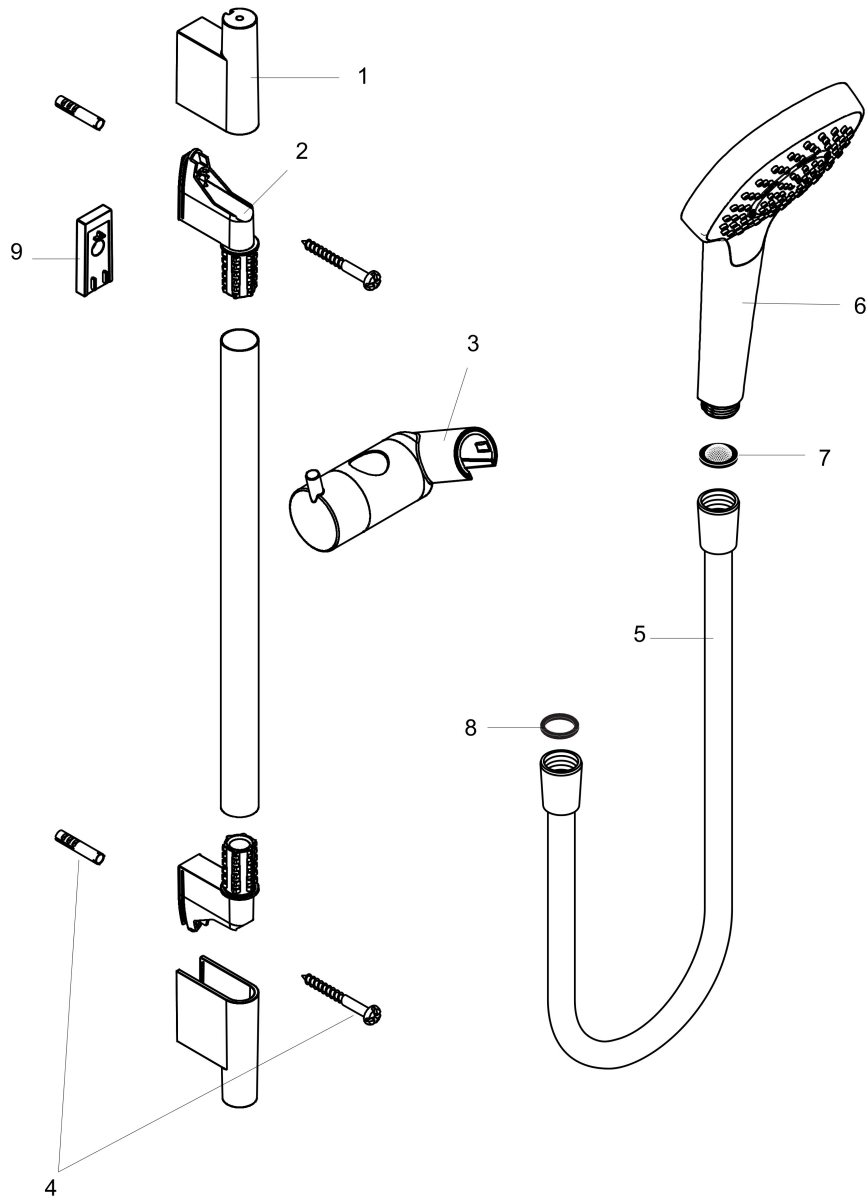

Brand	hansgrohe
Art. Name	Croma Select E Wallbar Set 110 3-Jet 24", 1.8 GPM
Art. Nr.	04790000
Surface	chrome
Pos.	1

Product Picture

Certificates/approvals

Drawing

Technology

Features

- Consists of: Handshower, Wallbar, Handshower hose, Slider
- Spray modes: SoftRain, IntenseRain, Pulsating Massage
- Select button for comfortable alternation of spray modes
- Angle-adjustable holder pivots left and right, slides easily and locks in place
- Flow: 1.8 GPM (6.8 L/Min)
- Shower bar diameter: 22 mm
- wall mounted: Fastens with screws

Spare Parts Drawings

Spare parts list

Pos.	Description	Article number
1	cover	97709000
2	wall support	96275000
3	support, assy	97651000
4	mounting set	96179000
5	shower hose 1,60 m	28276003
6	handshower	04723400
7	filter packing	94246000
8	seal	98058000
9	tile-matching-disk	97450000