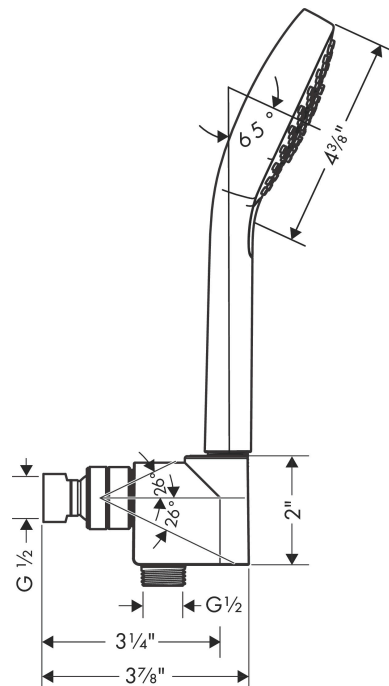

Brand	hansgrohe
Art. Name	Croma Select E Croma Select E 110 SAMSet, 1.8 GPM
Art. Nr.	04789000
Surface	chrome
Pos.	1

Product Picture

Drawing

Technology

Features

- Consists of: Handshower, Handshower hose, Handshower holder
- Spray modes: SoftRain, IntenseRain, Pulsating Massage
- Select button for comfortable alternation of spray modes
- Flow: 1.75 GPM (6.6 L/Min)
- wall supports of plastic

Certificates/approvals

Spare Parts Drawings

Spare parts list

Pos.	Description	Article number
1	handshower	04723400
2	filter packing	94246000
3	shower hose 1,60 m	28276003
4	seal	98058000
5	support	04580000
6	filter packing	88649000
7	nut	97958000
8	lever collar	97536000
9	ball joint	97331000
10	seal	97606000
11	set of non return valves DW 15	94074000