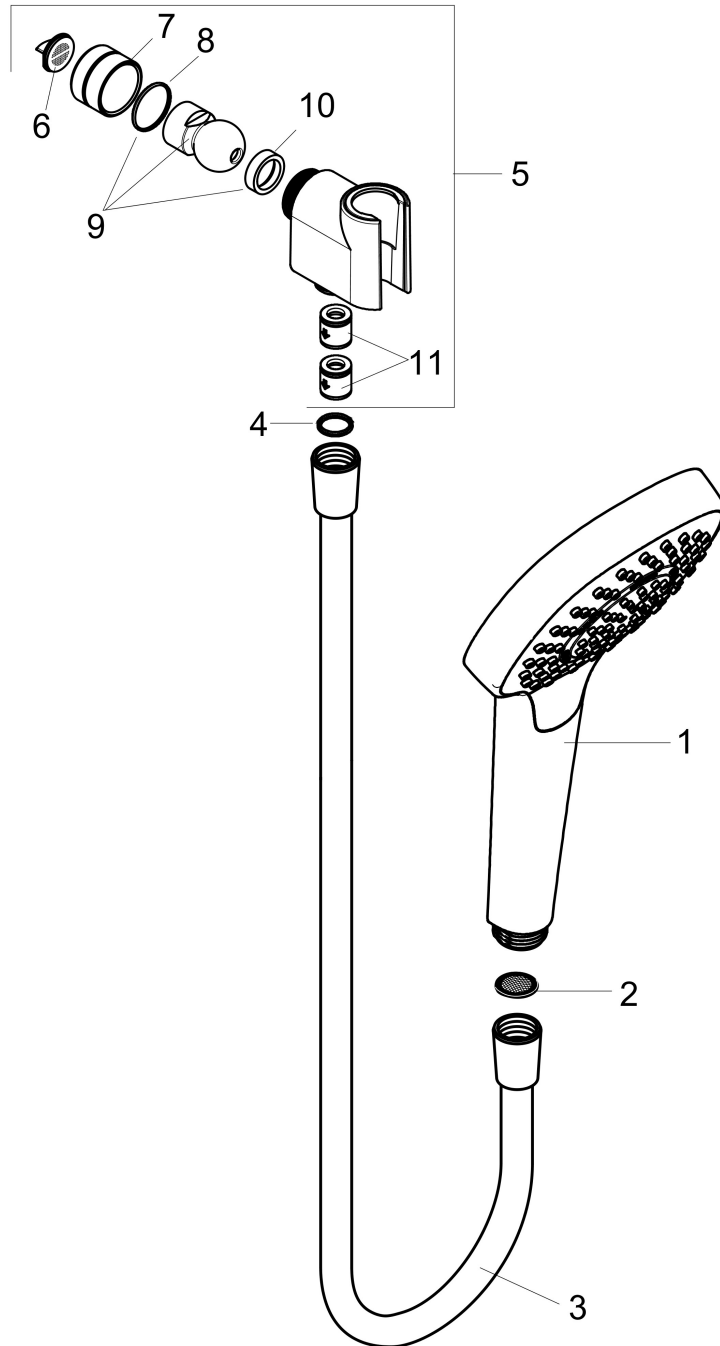

Brand	hansgrohe
Art. Name	Croma Select E Croma Select E 110 SAMSet, 1.8 GPM
Art. Nr.	04789000
Surface	chrome
Pos.	1

Product Picture

Drawing

Technology

Features

- Consists of: Handshower, Handshower hose, Handshower holder
- Spray modes: SoftRain, IntenseRain, Pulsating Massage
- Select button for comfortable alternation of spray modes
- Flow: 1.75 GPM (6.6 L/Min)
- wall supports of plastic

Certificates/approvals

Spare Parts Drawings

Spare parts list

Pos.	Description	Article number
1	handshower	04723400
2	filter packing	94246000
3	shower hose 1,60 m	28276003
4	seal	98058000
5	support	04580000
6	filter packing	88649000
7	nut	97958000
8	lever collar	97536000
9	ball joint	97331000
10	seal	97606000
11	set of non return valves DW 15	94074000