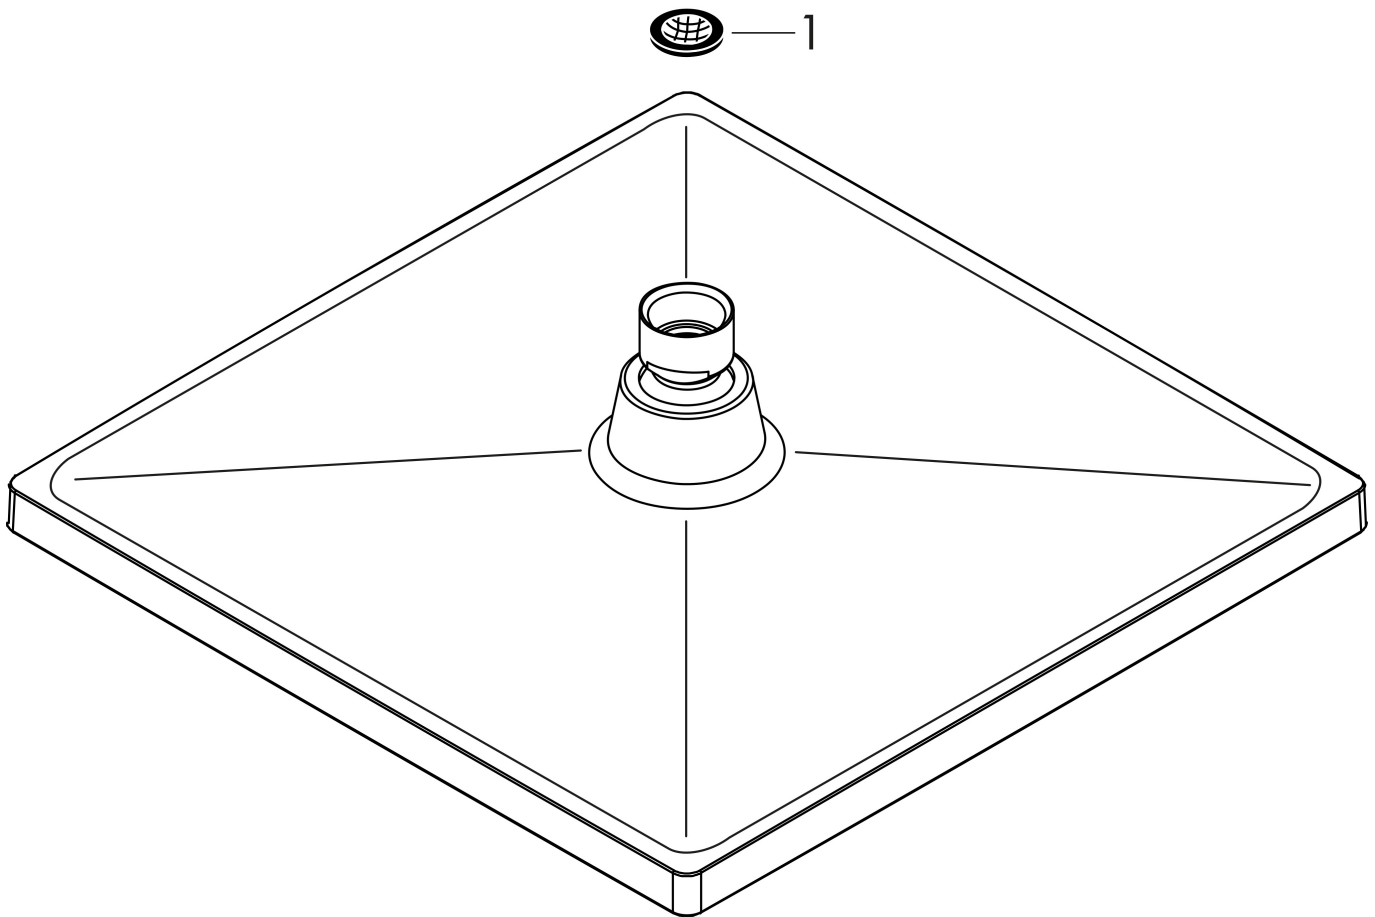

Brand hansgrohe
Art. Name **Crometta E** Showerhead 240 1-Jet, 2.5 GPM
Art. Nr. 26942001
Surface Chrome
Pos. 1

Spare Parts Drawings for build year: >11/20