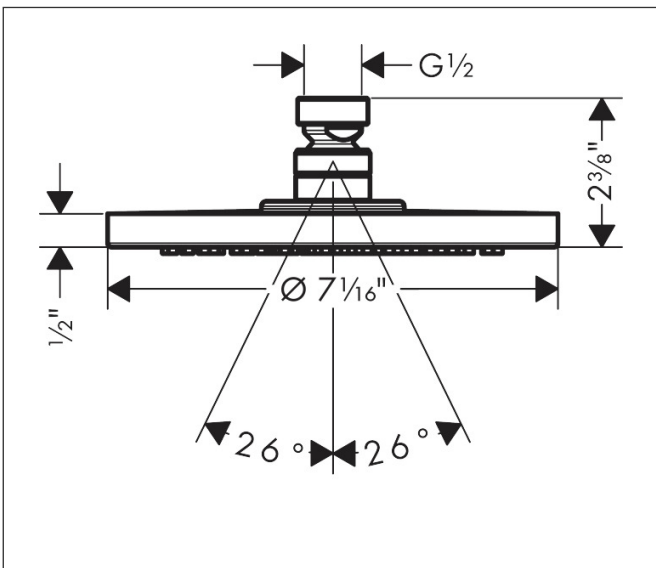

Brand hansgrohe
 Art. Name **Raindance S** Showerhead 180 1-Jet PowderRain, 2.5 GPM
 Art. Nr. 26928001
 Surface Chrome
 Pos. 1

Product Picture

Features

- Showerhead size: 180 mm
- Spray pattern: PowderRain
- Maximum flow rate (at 3 bar): 9.5 l/min
- Spray disc surface: fully finished matching spray face

Drawing

Technology

Spray Types