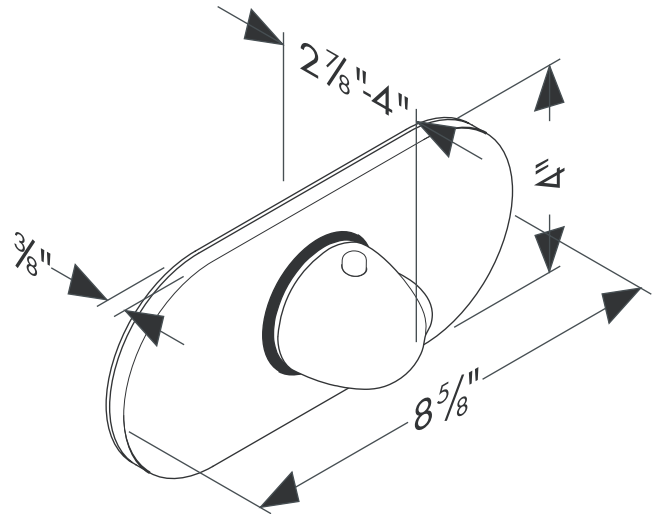

## Product Specification

Includes thermoelement with service stops

100° safety stop

High temperature limit stop can be reset to comply with local plumbing codes

Flow rate - up to 13.2 gpm @ 44 psi

Fits roughs 15373181, 15374181