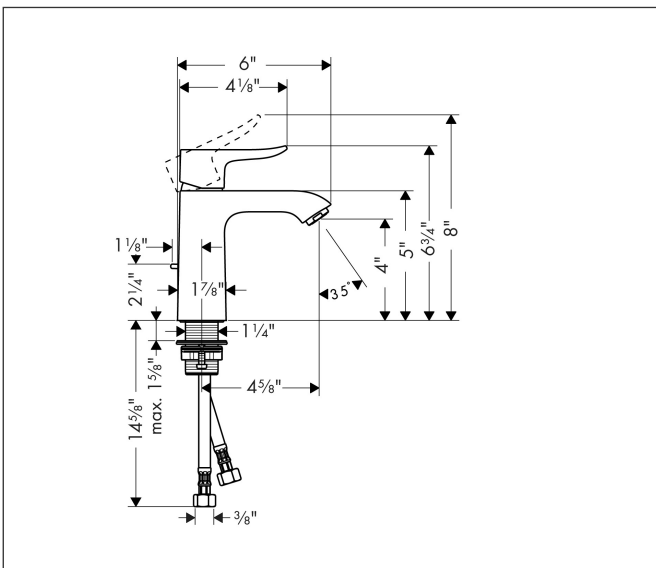

Brand hansgrohe
 Art. Name **Metris** Single-Hole Faucet 110 with Pop-Up Drain, 0.5 GPM
 Art. Nr. 31123001
 Surface Chrome
 Pos. 1

Product Picture

Features

- Handle design: lever handle
- Spray pattern: aerated spray
- Maximum flow rate (at 3 bar): 1.9 l/min
- Ceramic cartridge
- Pop-up drain G 1

Drawing

Technology