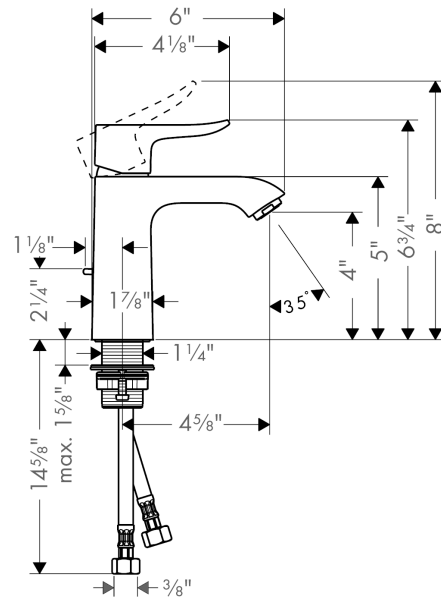

Metris
Single-Hole Faucet 110 with Pop-Up Drain, 0.5 GPM
 Finishes : **chrome** Part no. : **31123001**

Description

Features

- Spray modes: Aerated spray
- Flow: 0.5 GPM (1.9 L/Min)
- Ceramic cartridge
- Includes pop-up drain

Item details

List Price \$ 406.00

Technology

Compliance

Product image

Scale drawing

Metris
Single-Hole Faucet 110 with Pop-Up Drain, 0.5 GPM
 Finishes : **chrome** Part no. : **31123001**

Exploded drawing

Year of production: >01/20

Metris**Single-Hole Faucet 110 with Pop-Up Drain, 0.5 GPM**Finishes : **chrome** Part no. : **31123001****Spare parts list**

Year of production: >01/20

Pos.	Description	Part no.	Price	PU
1	handle	95519000	-	1
2	screw cover	96338000	-	1
3	flange	97406000	-	1
4	nut	97209000	-	1
5	cartridge, assy	95646001	-	1
6	locking screw for handle	95140000	-	1
7	seal	95008000	-	1
8	adapter for cartridge	98750000	-	1
9	aerator M24x1 (1,9 l/min)	93502000	-	1
10	fixing set (Ø 32)	13961000	-	1
11	flat seal	98749000	-	1
12	connection hose 18½" M8x0,75 3/8"	96321001	-	1
13	pull rod	96657000	-	1
14	O-Ring 32x2	98193000	-	1
15	O-Ring 30x2	98186000	-	1
a	pop up waste	88509000	-	1
b	lever collar	97548000	-	1
c	O-ring 35x2	92604000	-	1
d	lever arm 340mm (ball-Ø12mm)	96324000	-	1