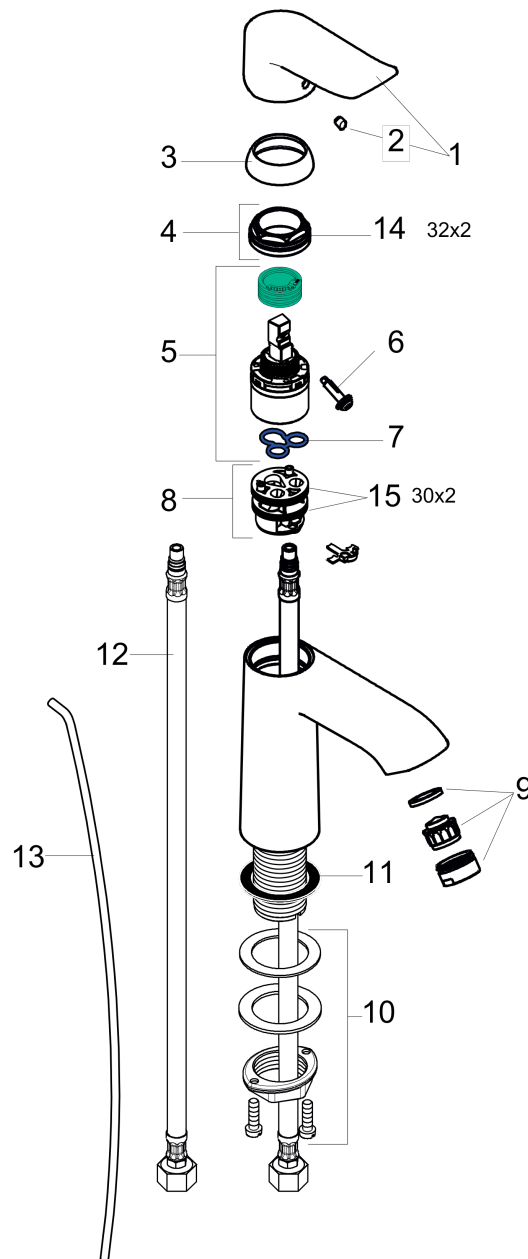

Metris
Single-Hole Faucet 110 with Pop-Up Drain, 0.5 GPM
 Finishes : **chrome** Part no. : **31123001**

Description

Features

- Spray modes: Aerated spray
- Flow: 0.5 GPM (1.9 L/Min)
- Ceramic cartridge
- Includes pop-up drain

Item details

List Price \$ 406.00

Technology

Compliance

Product image

Scale drawing

Metris
Single-Hole Faucet 110 with Pop-Up Drain, 0.5 GPM
 Finishes : **chrome** Part no. : **31123001**

Exploded drawing

Year of production: >01/20

Metris**Single-Hole Faucet 110 with Pop-Up Drain, 0.5 GPM**Finishes : **chrome** Part no. : **31123001****Spare parts list**

Year of production: >01/20

Pos.	Description	Part no.	Price	PU
1	handle	95519000	-	1
2	screw cover	96338000	-	1
3	flange	97406000	-	1
4	nut	97209000	-	1
5	cartridge, assy	95646001	-	1
6	locking screw for handle	95140000	-	1
7	seal	95008000	-	1
8	adapter for cartridge	98750000	-	1
9	aerator M24x1 (1,9 l/min)	93502000	-	1
10	fixing set (Ø 32)	13961000	-	1
11	flat seal	98749000	-	1
12	connection hose 18½" M8x0,75 3/8"	96321001	-	1
13	pull rod	96657000	-	1
14	O-Ring 32x2	98193000	-	1
15	O-Ring 30x2	98186000	-	1
a	pop up waste	88509000	-	1
b	lever collar	97548000	-	1
c	O-ring 35x2	92604000	-	1
d	lever arm 340mm (ball-Ø12mm)	96324000	-	1