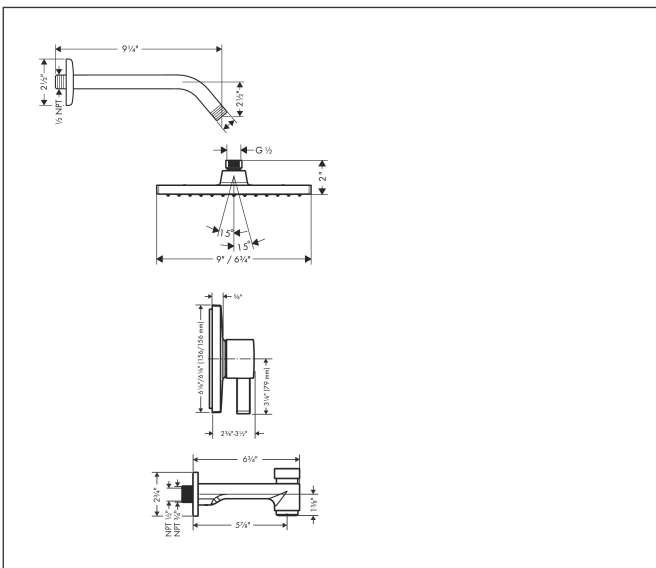

Drawing

Technology

Spray Types