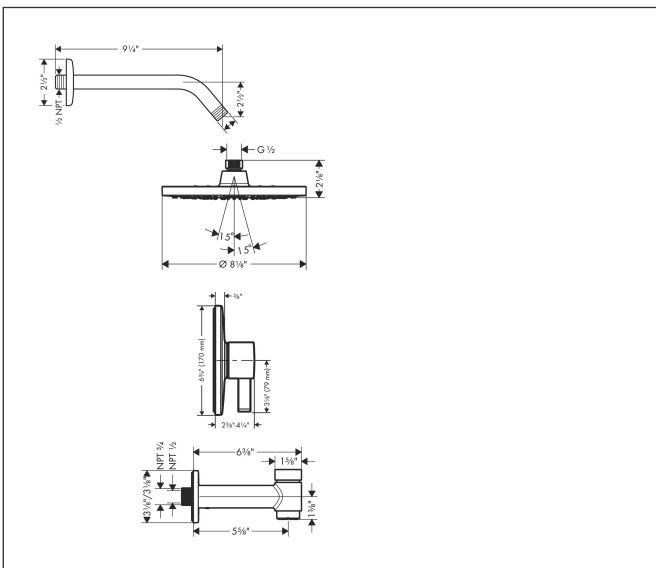

Brand hansgrohe
 Art. Name **Vernis Blend** Pressure Balance Tub/Shower Set, 2.5 GPM
 Art. Nr. 04955000
 Surface Chrome
 Pos. 1

Product Picture

Features

- Consists of: overhead shower, showerarm, Single handle shower mixer with diverter, bath tub filler
- Spray pattern: Rain
- Ball-joint: angle-adjustable showerhead
- Maximum flow rate (at 3 bar): 9.5 l/min

Drawing

Technology

Spray Types