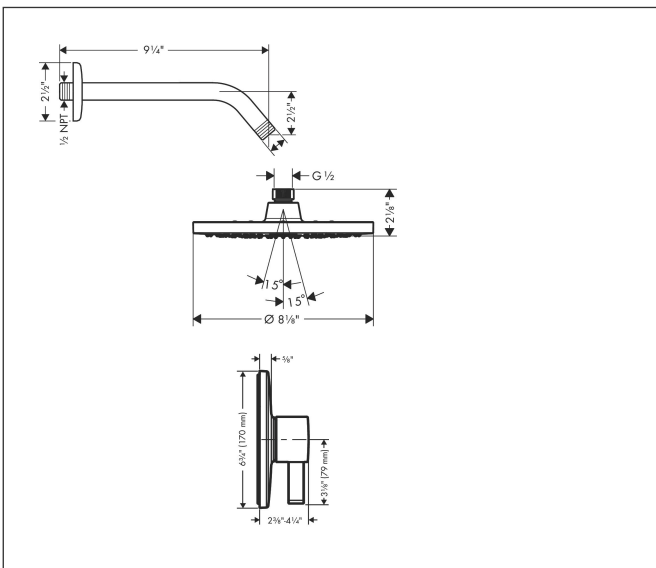

Brand hansgrohe
 Art. Name **Vernis Blend** Pressure Balance Shower Set, 1.75 GPM
 Art. Nr. 04953000
 Surface Chrome
 Pos. 1

Product Picture

Features

- Consists of: overhead shower, showerarm, single handle shower mixer
- Spray pattern: Rain
- Ball-joint: angle-adjustable showerhead
- Maximum flow rate (at 3 bar): 6.7 l/min

Drawing

Technology

Spray Types