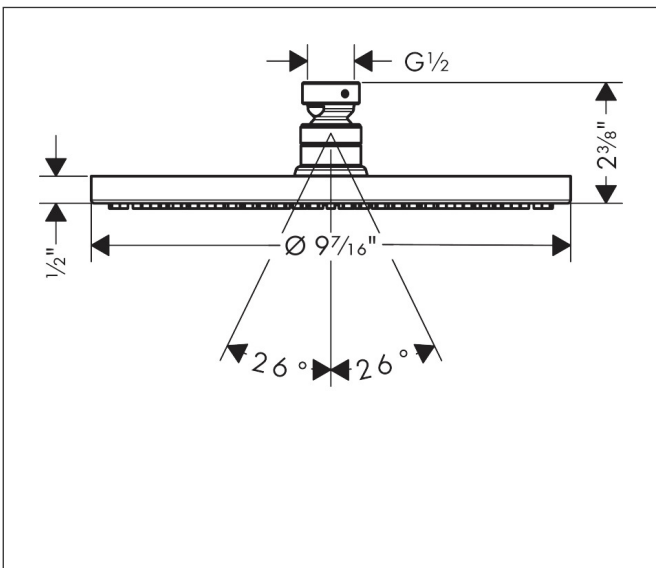

Brand hansgrohe
 Art. Name **Raindance S** Showerhead 240 1-Jet PowderRain, 1.75 GPM
 Art. Nr. 04927000
 Surface Chrome
 Pos. 1

Product Picture

Features

- Showerhead size: 240 mm
- Spray pattern: PowderRain
- Maximum flow rate (at 3 bar): 6.6 l/min

Drawing

Technology

Spray Types