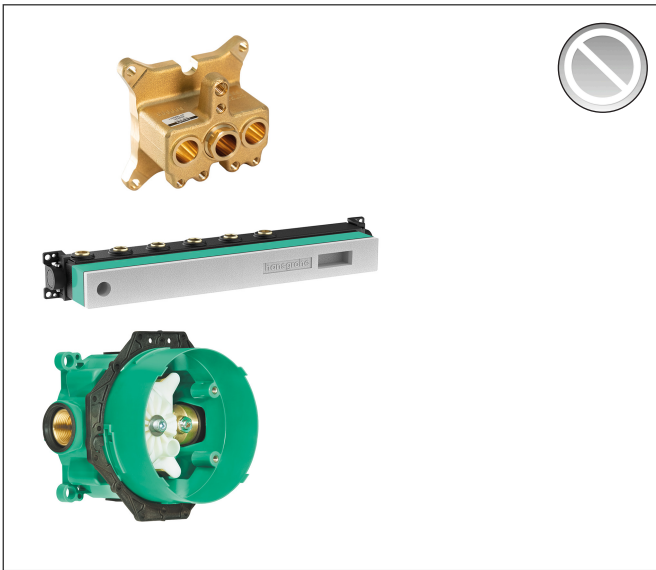

Brand hansgrohe
 Art. Name **Rainfinity** Rough Set, Showerhead 250 3-Jet with RainSelect Thermostatic Trim, without Service Stops
 Art. Nr. 04865180
 Pos. 1

Product Picture

Drawing