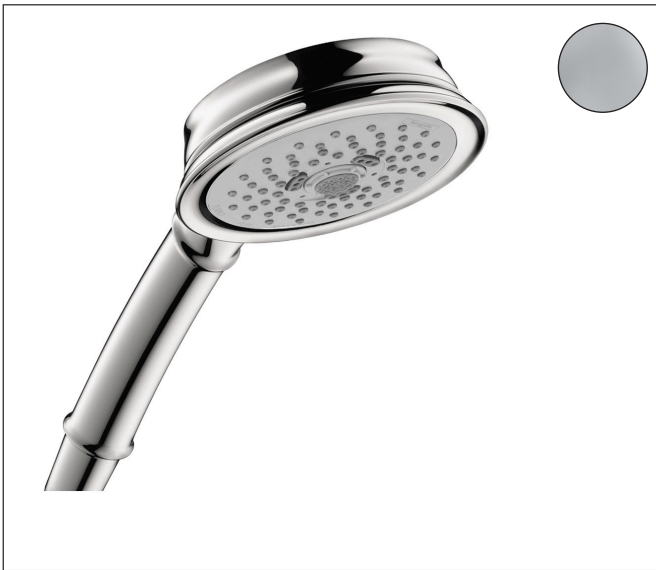

Brand hansgrohe
 Art. Name **Croma 100 Classic** Handshower 3-Jet, 1.5 GPM
 Art. Nr. 04932000
 Surface Chrome
 Pos. 1

Product Picture

Features

- Spray pattern: Rain, Massage spray, Shampoo spray
- 75 no-clog spray nozzles
- Maximum flow rate (at 3 bar): 5.7 l/min

Drawing

Technology

Spray Types