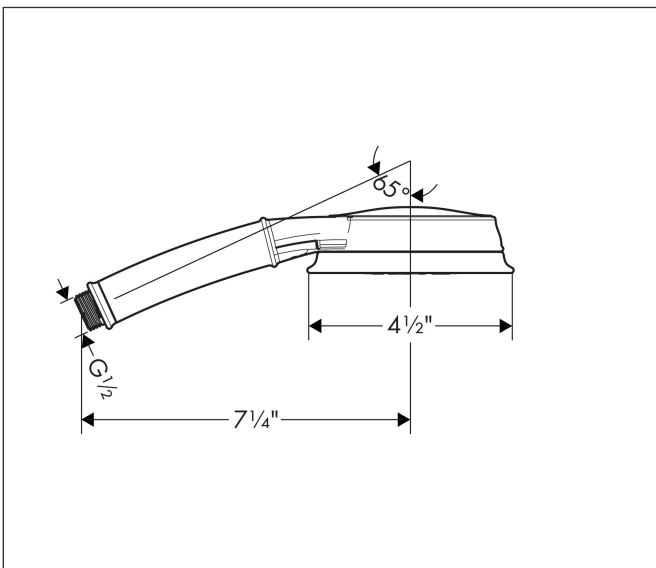

Drawing

Technology

Spray Types