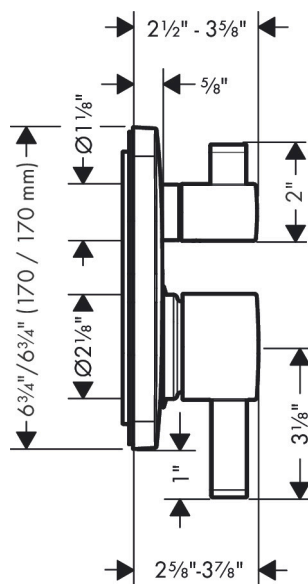

Brand	hansgrohe
Art. Name	Ecostat Pressure Balance Trim SoftCube with Diverter
Art. Nr.	15864001
Surface	chrome
Pos.	1

Product Picture

Drawing

Features

- Outlets may be operated simultaneously
- Flow: 4.5 GPM (17 L/Min)
- Temperature and on/off control for 2 outlets