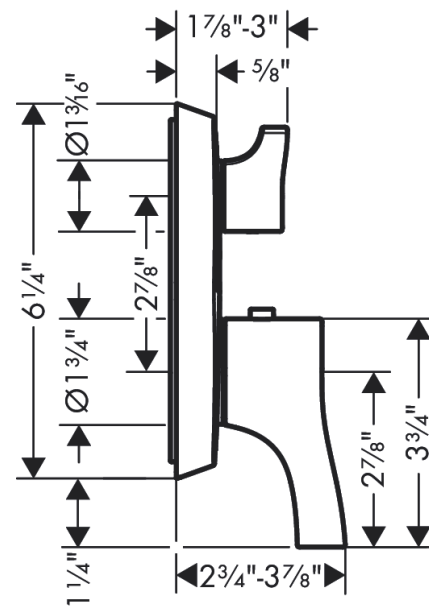

Locarno

Thermostatic Trim with Volume Control and Diverter

Part no. : 04820xx0

Description

Features

- Consists of: Thermostatic Trim
- Volume control and diverter for 2 outlets
- Outlets may not be operated simultaneously
- Flow: 6.0 GPM (22.7 L/Min)
- Thermostatic cartridge
- Anti-scald 100° safety stop
- Optimized for water-efficient shower products

Item details

Compliance

Product image

Scale drawing

Locarno
Showerarm, 15"
 Part no. : **04833xx0**

Description

Features

- solid Brass
- connection type: 1/2" NPT
- G 1/2
- Escutcheon, Showerarm

Item details

Compliance

Product image

Scale drawing

Locarno
Showerhead 240 1-Jet, 1.75 GPM
 Part no. : 04824xx0

Description

Features

- Spray modes: PowderRain
- Fully-finished matching spray face

Description

Features

- Consists of: Porter unit, Handshower hose
- Metal
- 1/2" NPT
- hose nut: For shower hoses with conical nut on both sides

Item details

Compliance

Product image

Scale drawing