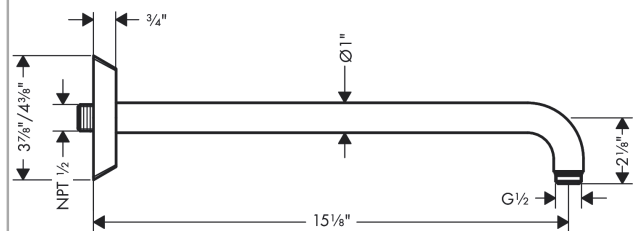

Item details

Compliance

Product image

Scale drawing

Locarno
Showerarm, 15"
 Part no. : **04833xx0**

Description

Features

- solid Brass
- connection type: 1/2" NPT
- G 1/2
- Escutcheon, Showerarm

Item details

Compliance

Product image

Scale drawing

Locarno
Showerhead 240 1-Jet, 1.75 GPM
 Part no. : 04824xx0

Description

Features

- Spray modes: PowderRain
- Fully-finished matching spray face

- Spray modes: PowderRain, Rain, Whirl
- Select button for comfortable alternation of spray modes
- Flow: 1.75 GPM (6.6 L/Min)

Item details

Technology

Compliance

Product image

Scale drawing

Locarno
Handshower Porter with Outlet
 Part no. : 04831xx0

Description

Features

- Consists of: Porter unit, Handshower hose
- Metal
- 1/2" NPT
- hose nut: For shower hoses with conical nut on both sides

Item details

Compliance

Product image

Scale drawing