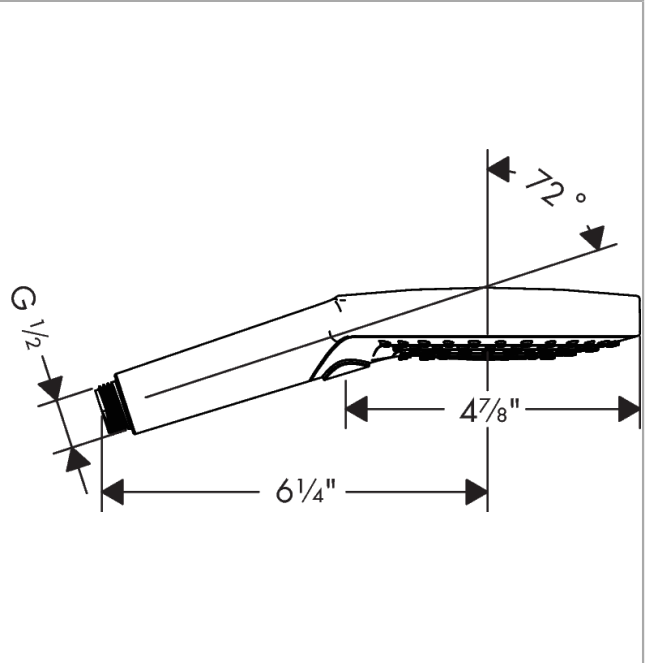

Item details

Compliance

Product image

Scale drawing

Locarno
Showerarm, 15"
 Part no. : **04833xx0**

Description

Features

- solid Brass
- connection type: 1/2" NPT
- G 1/2
- Escutcheon, Showerarm

Item details

Compliance

Product image

Scale drawing

Locarno
Showerhead 240 1-Jet, 1.75 GPM
 Part no. : 04824xx0

Description

Features

- Spray modes: PowderRain
- Fully-finished matching spray face

- Spray modes: PowderRain, Rain, Whirl
- Select button for comfortable alternation of spray modes
- Flow: 1.75 GPM (6.6 L/Min)

Item details

Technology

Compliance

Product image

Scale drawing

Locarno
Handshower Porter with Outlet
 Part no. : 04831xx0

Description

Features

- Consists of: Porter unit, Handshower hose
- Metal
- 1/2" NPT
- hose nut: For shower hoses with conical nut on both sides

Item details

Compliance

Product image

Scale drawing