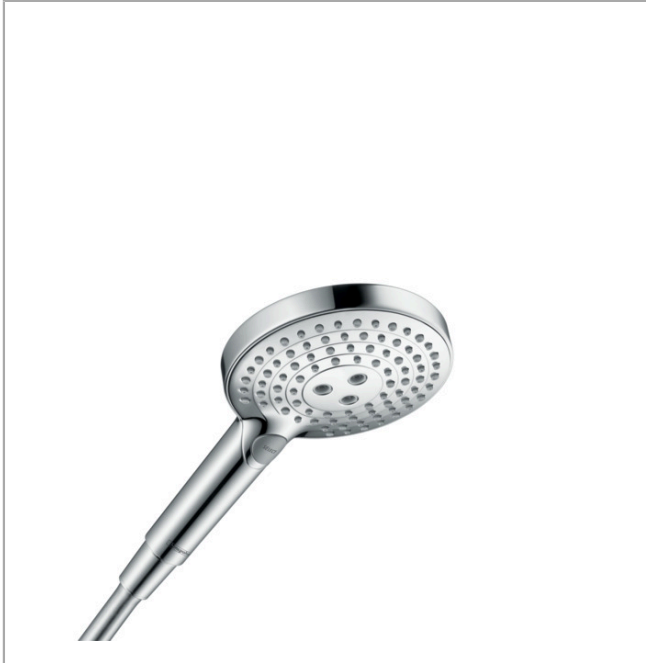

Locarno

Thermostatic Trim with Volume Control and Diverter

Part no. : 04820xx0

Description

Features

- Consists of: Thermostatic Trim
- Volume control and diverter for 2 outlets
- Outlets may not be operated simultaneously
- Flow: 6.0 GPM (22.7 L/Min)
- Thermostatic cartridge
- Anti-scald 100° safety stop
- Optimized for water-efficient shower products

Item details

Compliance

Product image

Scale drawing

Locarno
Showerhead 240 1-Jet, 1.75 GPM
 Part no. : 04824xx0

Description

Features

- Spray modes: PowderRain
- Fully-finished matching spray face

- Spray modes: PowderRain, Rain, Whirl
- Select button for comfortable alternation of spray modes
- Flow: 1.75 GPM (6.6 L/Min)

Item details

Technology

Compliance

Product image

Scale drawing

Locarno
Handshower Porter with Outlet
 Part no. : 04831xx0

Description

Features

- Consists of: Porter unit, Handshower hose
- Metal
- 1/2" NPT
- hose nut: For shower hoses with conical nut on both sides

Item details

Compliance

Product image

Scale drawing