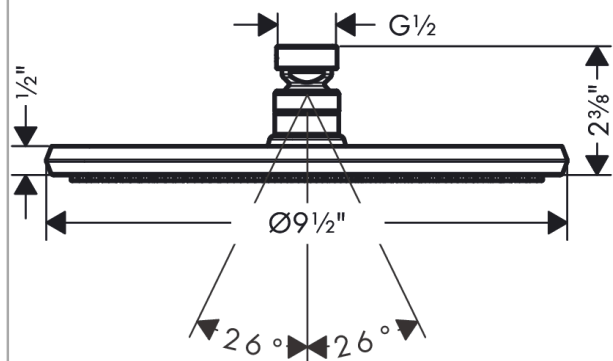

Item details

Compliance

Product image

Scale drawing

Locarno
Showerhead 240 1-Jet, 1.75 GPM
 Part no. : 04824xx0

Description

Features

- Spray modes: PowderRain
- Fully-finished matching spray face

Item details

Technology

Compliance

Product image

Scale drawing

Raindance Select S
Handshower 120 3-Jet PowderRain, 1.75 GPM
 Part no. : 26036xx1

Description

Features

- Spray modes: PowderRain, Rain, Whirl
- Select button for comfortable alternation of spray modes
- Flow: 1.75 GPM (6.6 L/Min)

Item details

Technology

Compliance

Product image

Scale drawing

Locarno
Handshower Porter with Outlet
 Part no. : 04831xx0

Description

Features

- Consists of: Porter unit, Handshower hose
- Metal
- 1/2" NPT
- hose nut: For shower hoses with conical nut on both sides

Item details

Compliance

Product image

Scale drawing