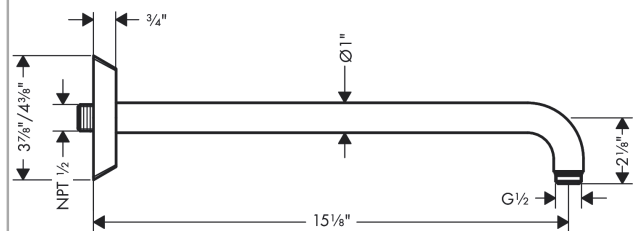

Item details

Compliance

Product image

Scale drawing

Locarno
Showerarm, 15"
 Part no. : **04833xx0**

Description

Features

- solid Brass
- connection type: 1/2" NPT
- G 1/2
- Escutcheon, Showerarm

Item details

Compliance

Product image

Scale drawing

Locarno
Showerhead 240 1-Jet, 1.75 GPM
 Part no. : 04824xx0

Description

Features

- Spray modes: PowderRain
- Fully-finished matching spray face

- Consists of: Wallbar, Handshower hose, Slider
- hose nut: For shower hoses with conical nut on both sides
- Angle-adjustable holder pivots left and right, slides easily and locks in place

Item details

- Metal connection angle
- 1/2" NPT

Item details

Compliance

Product image

Scale drawing