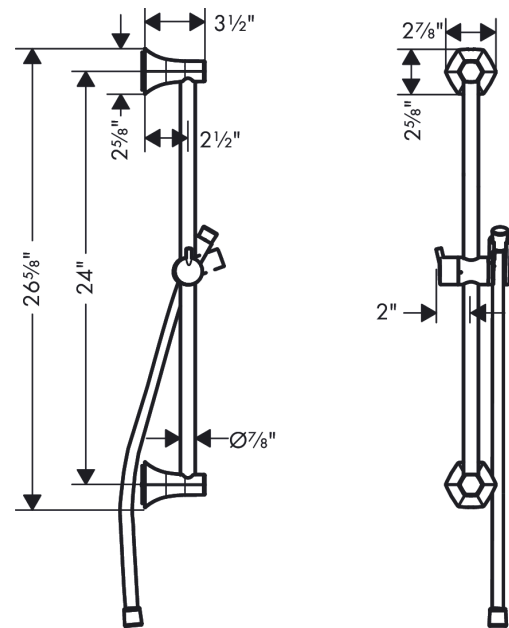

Locarno
Wallbar, 24"
Part no. : **04829xx0**

Description

Features

- Consists of: Wallbar, Handshower hose, Slider
- hose nut: For shower hoses with conical nut on both sides
- Angle-adjustable holder pivots left and right, slides easily and locks in place

Item details

Compliance

Product image

Scale drawing