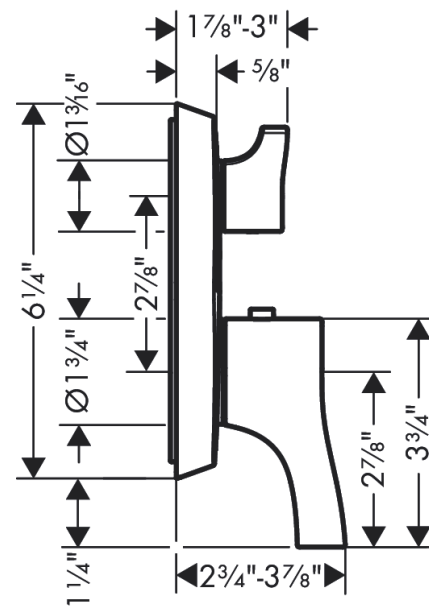

Item details

Compliance

Product image

Scale drawing

Locarno
Showerarm, 15"
 Part no. : **04833xx0**

Description

Features

- solid Brass
- connection type: 1/2" NPT
- G 1/2
- Escutcheon, Showerarm

Item details

Compliance

Product image

Scale drawing

Locarno
Showerhead 240 1-Jet, 1.75 GPM
 Part no. : 04824xx0

Description

Features

- Spray modes: PowderRain
- Fully-finished matching spray face

- Consists of: Wallbar, Handshower hose, Slider
- hose nut: For shower hoses with conical nut on both sides
- Angle-adjustable holder pivots left and right, slides easily and locks in place

Item details

- Metal connection angle
- 1/2" NPT

Item details

Compliance

Product image

Scale drawing