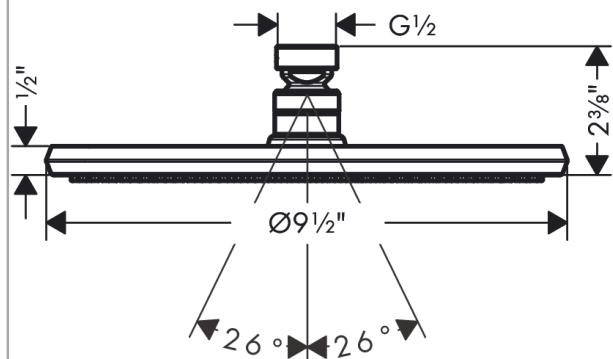

Item details

Compliance

Product image

Scale drawing

Locarno
Showerhead 240 1-Jet, 1.75 GPM
 Part no. : 04824xx0

Description

Features

- Spray modes: PowderRain
- Fully-finished matching spray face

Item details

Technology

Compliance

Product image

Scale drawing

Locarno
Wallbar, 24"
 Part no. : **04829xx0**

Description

Features

- Consists of: Wallbar, Handshower hose, Slider
- hose nut: For shower hoses with conical nut on both sides
- Angle-adjustable holder pivots left and right, slides easily and locks in place

Item details

- Metal connection angle
- 1/2" NPT

Item details

Compliance

Product image

Scale drawing