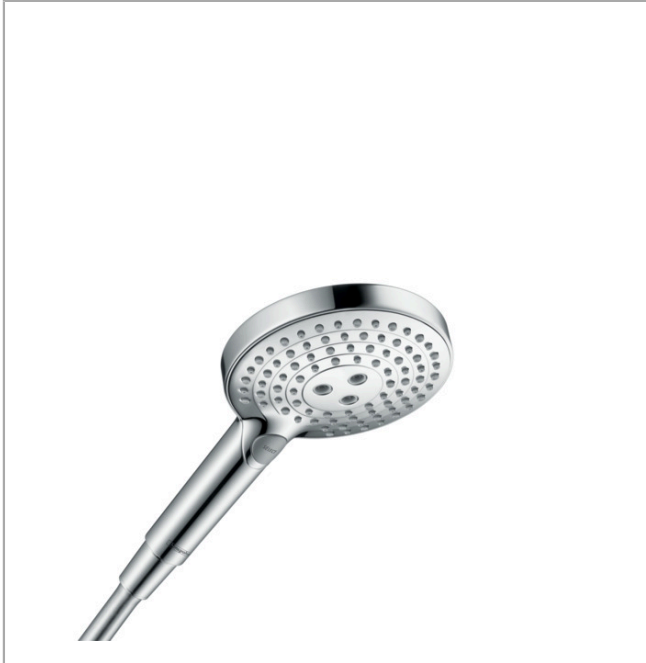

Item details

Compliance

Product image

Scale drawing

Locarno
Showerhead 240 1-Jet, 1.75 GPM
 Part no. : 04824xx0

Description

Features

- Spray modes: PowderRain
- Fully-finished matching spray face

- Consists of: Wallbar, Handshower hose, Slider
- hose nut: For shower hoses with conical nut on both sides
- Angle-adjustable holder pivots left and right, slides easily and locks in place

Item details

Compliance

Product image

Scale drawing

Raindance Select S
Handshower 120 3-Jet PowderRain, 1.75 GPM
 Part no. : 26036xx1

Description

Features

- Spray modes: PowderRain, Rain, Whirl
- Select button for comfortable alternation of spray modes
- Flow: 1.75 GPM (6.6 L/Min)

Item details

Technology

Compliance

Product image

Scale drawing

Locarno
Wall Outlet with Check Valves
 Part no. : 04839xx0

Description

Features