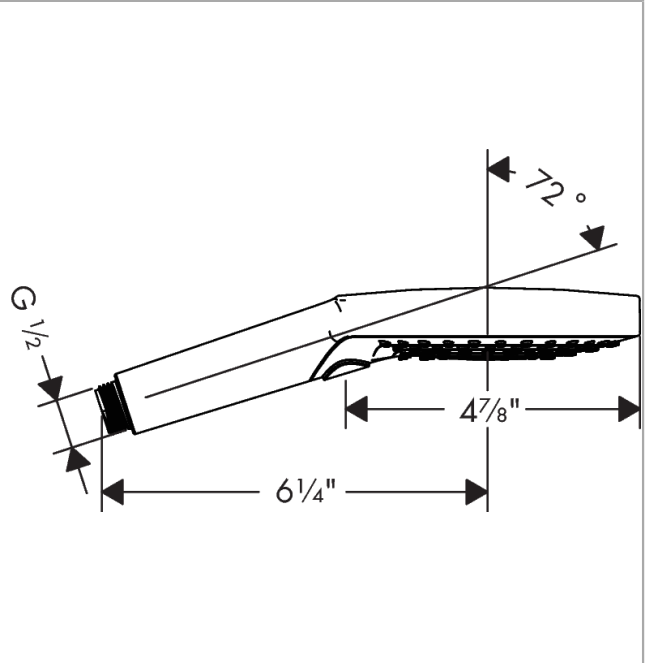

- Consists of: Wallbar, Handshower hose, Slider
- hose nut: For shower hoses with conical nut on both sides
- Angle-adjustable holder pivots left and right, slides easily and locks in place

Item details

Item details

Technology

Compliance

Product image

Scale drawing

Locarno
Wall Outlet with Check Valves
 Part no. : 04839xx0

Description

Features

- Metal connection angle
- 1/2" NPT

Item details

Compliance

Product image

Scale drawing