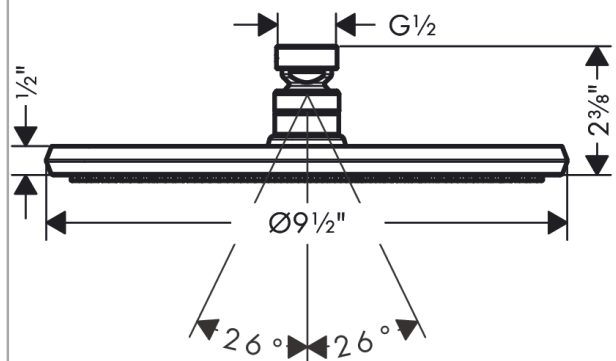

Item details

Compliance

Product image

Scale drawing

Locarno
Showerarm, 15"
 Part no. : **04833xx0**

Description

Features

- solid Brass
- connection type: 1/2" NPT
- G 1/2
- Escutcheon, Showerarm

Item details

Compliance

Product image

Scale drawing

Locarno
Showerhead 240 1-Jet, 2.5 GPM
 Part no. : 04823xx0

Description

Features

- Spray modes: PowderRain
- Fully-finished matching spray face

Item details

Technology

Compliance

Product image

Scale drawing

Locarno
Handshower Porter with Outlet
 Part no. : 04831xx0

Description

Features

- Consists of: Porter unit, Handshower hose
- Metal
- 1/2" NPT
- hose nut: For shower hoses with conical nut on both sides

Item details

Compliance

Product image

Scale drawing

Raindance Select S
Handshower 120 3-Jet PowderRain, 2.5 GPM
 Part no. : 26037xx1