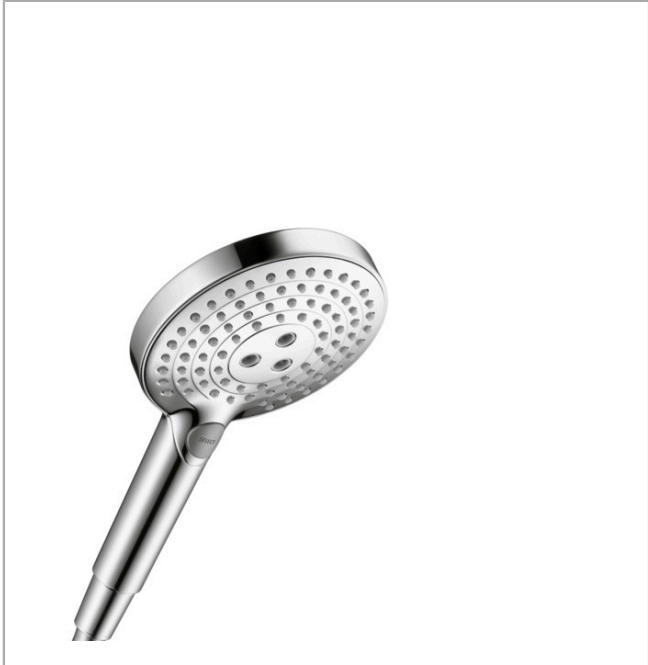

Locarno

Thermostatic Trim with Volume Control and Diverter

Part no. : 04820xx0

Description

Features

- Consists of: Thermostatic Trim
- Volume control and diverter for 2 outlets
- Outlets may not be operated simultaneously
- Flow: 6.0 GPM (22.7 L/Min)
- Thermostatic cartridge
- Anti-scald 100° safety stop
- Optimized for water-efficient shower products

Item details

Compliance

Product image

Scale drawing

Locarno
Showerhead 240 1-Jet, 2.5 GPM
 Part no. : 04823xx0

Description

Features

- Spray modes: PowderRain
- Fully-finished matching spray face

- Consists of: Porter unit, Handshower hose
- Metal
- 1/2" NPT
- hose nut: For shower hoses with conical nut on both sides

Item details

Compliance

Product image

Scale drawing

Raindance Select S
Handshower 120 3-Jet PowderRain, 2.5 GPM
 Part no. : 26037xx1

Description

Features

- Spray modes: PowderRain, Rain, Whirl
- Select button for comfortable alternation of spray modes
- Flow: 2.5 GPM (9.5 L/Min)

Item details

Technology

Compliance

Product image

Scale drawing