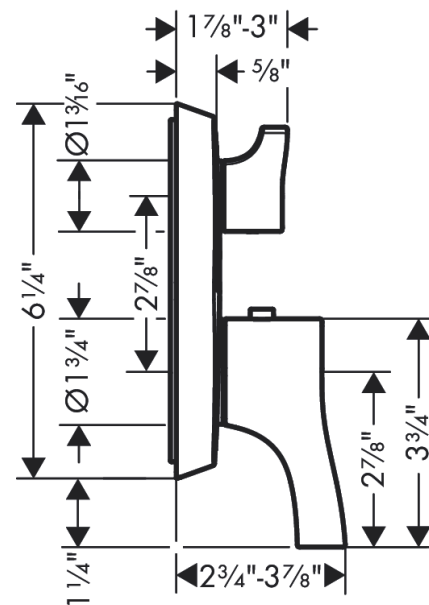

Locarno

Thermostatic Trim with Volume Control and Diverter

Part no. : 04820xx0

Description

Features

- Consists of: Thermostatic Trim
- Volume control and diverter for 2 outlets
- Outlets may not be operated simultaneously
- Flow: 6.0 GPM (22.7 L/Min)
- Thermostatic cartridge
- Anti-scald 100° safety stop
- Optimized for water-efficient shower products

Item details

Compliance

Product image

Scale drawing

Locarno
Showerarm, 15"
 Part no. : **04833xx0**

Description

Features

- solid Brass
- connection type: 1/2" NPT
- G 1/2
- Escutcheon, Showerarm

Item details

Compliance

Product image

Scale drawing

Locarno
Showerhead 240 1-Jet, 2.5 GPM
 Part no. : 04823xx0

Description

Features

- Spray modes: PowderRain
- Fully-finished matching spray face

- Consists of: Porter unit, Handshower hose
- Metal
- 1/2" NPT
- hose nut: For shower hoses with conical nut on both sides

Item details

Compliance

Product image

Scale drawing

Raindance Select S
Handshower 120 3-Jet PowderRain, 2.5 GPM
 Part no. : 26037xx1