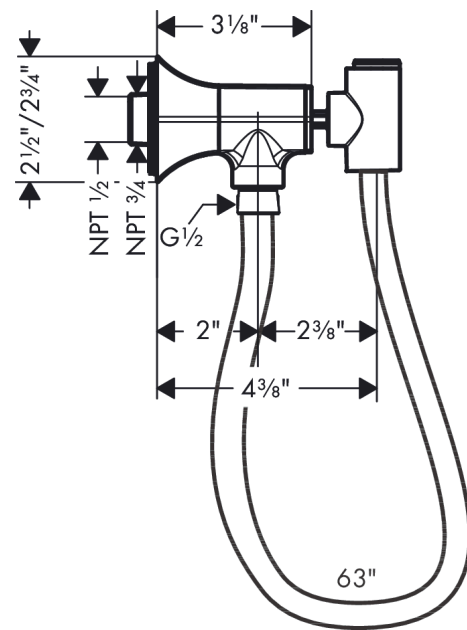

Item details

Compliance

Product image

Scale drawing

Locarno
Showerarm, 15"
 Part no. : **04833xx0**

Description

Features

- solid Brass
- connection type: 1/2" NPT
- G 1/2
- Escutcheon, Showerarm

Item details

Compliance

Product image

Scale drawing

Locarno
Showerhead 240 1-Jet, 2.5 GPM
 Part no. : 04823xx0

Description

Features

- Spray modes: PowderRain
- Fully-finished matching spray face

Item details

Technology

Compliance

Product image

Scale drawing

Locarno
Handshower Porter with Outlet
 Part no. : 04831xx0

Description

Features

- Consists of: Porter unit, Handshower hose
- Metal
- 1/2" NPT
- hose nut: For shower hoses with conical nut on both sides

Item details

Compliance

Product image

Scale drawing

Raindance Select S
Handshower 120 3-Jet PowderRain, 2.5 GPM
 Part no. : 26037xx1