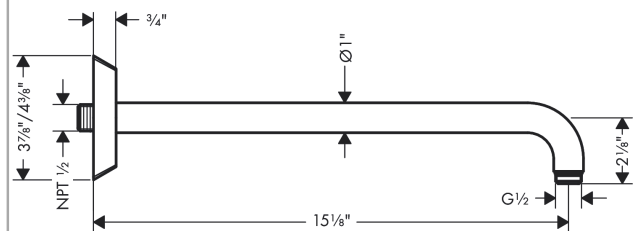

Item details

Compliance

Product image

Scale drawing

Locarno
Showerarm, 15"
 Part no. : **04833xx0**

Description

Features

- solid Brass
- connection type: 1/2" NPT
- G 1/2
- Escutcheon, Showerarm

Item details

Compliance

Product image

Scale drawing

Locarno
Showerhead 240 1-Jet, 2.5 GPM
 Part no. : 04823xx0

Description

Features

- Spray modes: PowderRain
- Fully-finished matching spray face

Item details

Technology

Compliance

Product image

Scale drawing

Locarno
Handshower Porter with Outlet
 Part no. : 04831xx0

Description

Features

- Consists of: Porter unit, Handshower hose
- Metal
- 1/2" NPT
- hose nut: For shower hoses with conical nut on both sides

Item details

Compliance

Product image

Scale drawing

Raindance Select S
Handshower 120 3-Jet PowderRain, 2.5 GPM
 Part no. : 26037xx1