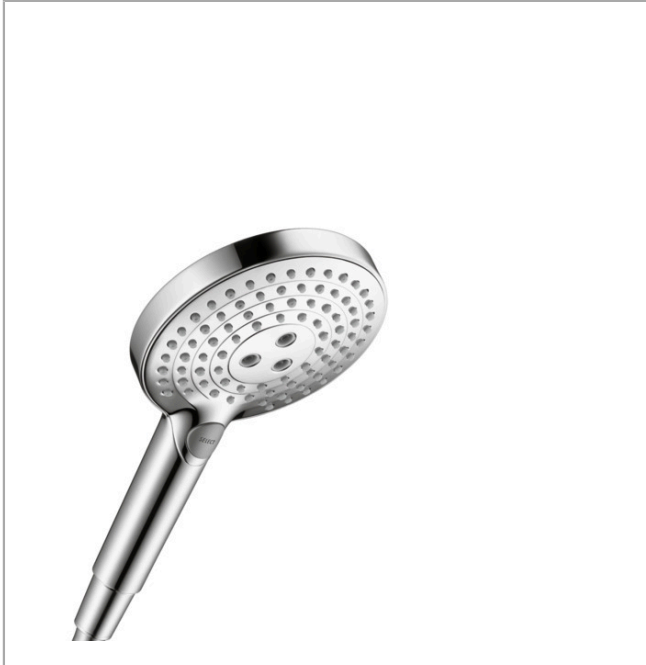

Locarno

Thermostatic Trim with Volume Control and Diverter

Part no. : **04820xx0**

Description

Features

- Consists of: Thermostatic Trim
- Volume control and diverter for 2 outlets
- Outlets may not be operated simultaneously
- Flow: 6.0 GPM (22.7 L/Min)
- Thermostatic cartridge
- Anti-scald 100° safety stop
- Optimized for water-efficient shower products

Item details

Compliance

Product image

Scale drawing

Locarno
Showerhead 240 1-Jet, 2.5 GPM
 Part no. : 04823xx0

Description

Features

- Spray modes: PowderRain
- Fully-finished matching spray face

- Spray modes: PowderRain, Rain, Whirl
- Select button for comfortable alternation of spray modes
- Flow: 2.5 GPM (9.5 L/Min)

Item details

Technology

Compliance

Product image

Scale drawing

Locarno
Wall Outlet with Check Valves
 Part no. : 04839xx0

Description

Features

- Metal connection angle
- 1/2" NPT

Item details

Compliance

Product image

Scale drawing