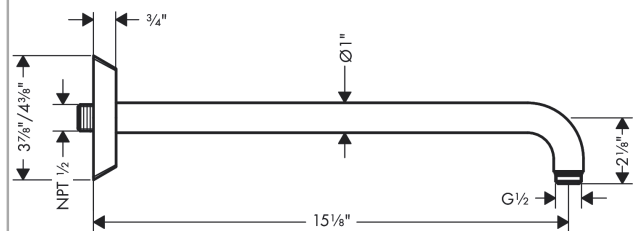

Item details

Compliance

Product image

Scale drawing

Locarno
Showerarm, 15"
 Part no. : **04833xx0**

Description

Features

- solid Brass
- connection type: 1/2" NPT
- G 1/2
- Escutcheon, Showerarm

Item details

Compliance

Product image

Scale drawing

Locarno
Showerhead 240 1-Jet, 2.5 GPM
 Part no. : 04823xx0

Description

Features

- Spray modes: PowderRain
- Fully-finished matching spray face

- Spray modes: PowderRain, Rain, Whirl
- Select button for comfortable alternation of spray modes
- Flow: 2.5 GPM (9.5 L/Min)

Item details

Technology

Compliance

Product image

Scale drawing

Locarno
Wall Outlet with Check Valves
 Part no. : 04839xx0

Description

Features

- Metal connection angle
- 1/2" NPT

Item details

Compliance

Product image

Scale drawing