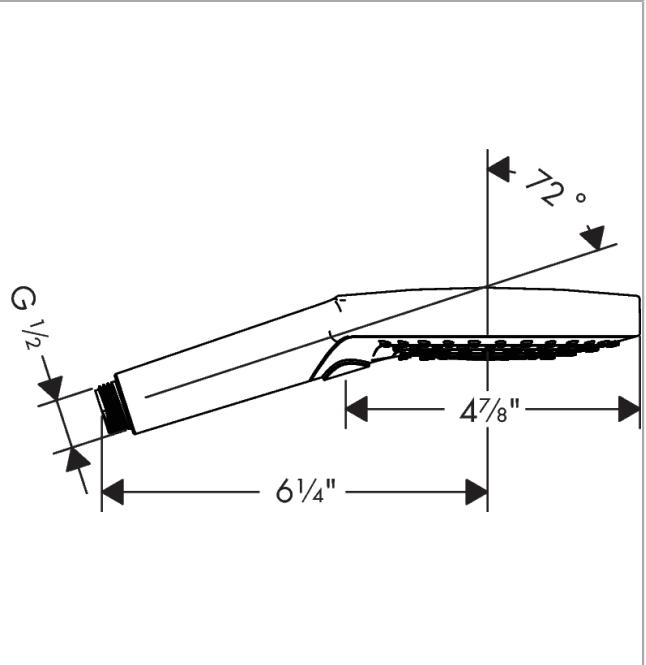

Item details

Compliance

Product image

Scale drawing

Locarno
Showerarm, 15"
 Part no. : **04833xx0**

Description

Features

- solid Brass
- connection type: 1/2" NPT
- G 1/2
- Escutcheon, Showerarm

Item details

Compliance

Product image

Scale drawing

Locarno
Showerhead 240 1-Jet, 2.5 GPM
 Part no. : 04823xx0

Description

Features

- Spray modes: PowderRain
- Fully-finished matching spray face

- Spray modes: PowderRain, Rain, Whirl
- Select button for comfortable alternation of spray modes
- Flow: 2.5 GPM (9.5 L/Min)

Item details

Technology

Compliance

Product image

Scale drawing

Locarno
Wall Outlet with Check Valves
 Part no. : 04839xx0

Description

Features

- Metal connection angle
- 1/2" NPT

Item details

Compliance

Product image

Scale drawing