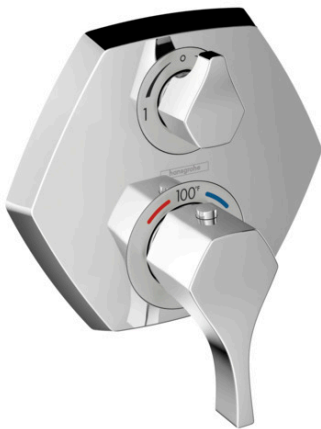

Locarno

Thermostatic Trim with Volume Control and Diverter

Part no. : **04820xx0**

Description

Features

- Consists of: Thermostatic Trim
- Volume control and diverter for 2 outlets
- Outlets may not be operated simultaneously
- Flow: 6.0 GPM (22.7 L/Min)
- Thermostatic cartridge
- Anti-scald 100° safety stop
- Optimized for water-efficient shower products

Item details

Compliance

Product image

Scale drawing

Locarno
Showerarm, 15"
 Part no. : **04833xx0**

Description

Features

- solid Brass
- connection type: 1/2" NPT
- G 1/2
- Escutcheon, Showerarm

Item details

Compliance

Product image

Scale drawing

Locarno
Showerhead 240 1-Jet, 2.5 GPM
 Part no. : 04823xx0

Description

Features

- Spray modes: PowderRain
- Fully-finished matching spray face

Item details

Technology

Compliance

Product image

Scale drawing

Raindance Select S
Handshower 120 3-Jet PowderRain, 2.5 GPM
 Part no. : 26037xx1

Description

Features