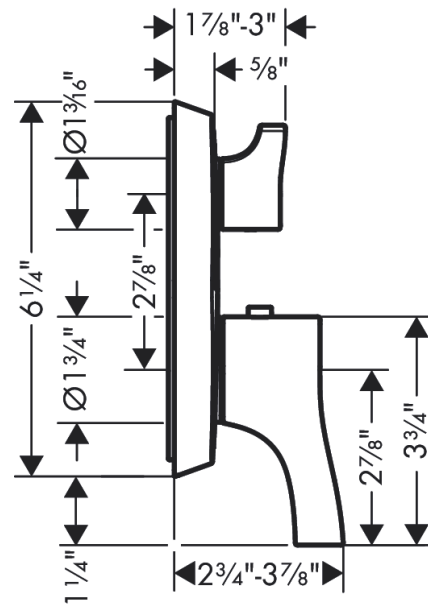

Locarno

Thermostatic Trim with Volume Control and Diverter

Part no. : **04820xx0**

Description

Features

- Consists of: Thermostatic Trim
- Volume control and diverter for 2 outlets
- Outlets may not be operated simultaneously
- Flow: 6.0 GPM (22.7 L/Min)
- Thermostatic cartridge
- Anti-scald 100° safety stop
- Optimized for water-efficient shower products

Item details

Compliance

Product image

Scale drawing

Locarno
Showerarm, 15"
 Part no. : **04833xx0**

Description

Features

- solid Brass
- connection type: 1/2" NPT
- G 1/2
- Escutcheon, Showerarm

Item details

Compliance

Product image

Scale drawing

Locarno
Showerhead 240 1-Jet, 2.5 GPM
 Part no. : 04823xx0

Description

Features

- Spray modes: PowderRain
- Fully-finished matching spray face

Description

Features

- Metal connection angle
- 1/2" NPT

Item details

Compliance

Product image

Scale drawing