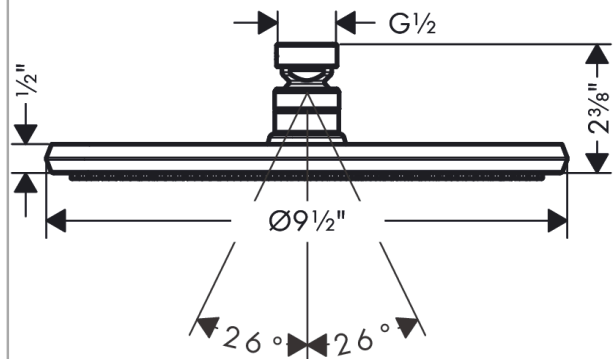

Scale drawing