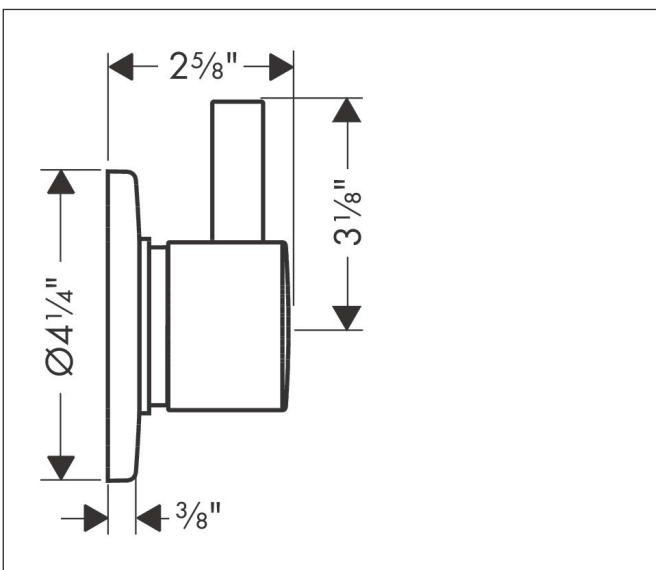

Brand hansgrohe  
Art. Name **Ecostat** Diverter Trim S Trio/Quattro  
Art. Nr. 04232000  
Surface Chrome  
Pos. 1

## Drawing

Brand hansgrohe  
Art. Name **Ecostat** Diverter Trim S Trio/Quattro  
Art. Nr. 04232000  
Surface Chrome  
Pos. 1

## Spare Parts Drawings for build year: >12/09

Brand hansgrohe  
 Art. Name **Ecostat** Diverter Trim S Trio/Quattro  
 Art. Nr. 04232000  
 Surface Chrome  
 Pos. 1

## Spare parts list for build year: >12/09

Pos.	Description	Article number
1	fixing set	96392000
2	escutcheon	95563000
3	set of symbols	95238000
4	O-ring 13x2	98128000
5	nut	98677000
6	handle fixing set	94184000
7	screw cover	95181000
8	handle	88774000
9	extension 25 mm	96370000
a	base body	15984181
b	base body	15930181
c	base body	15936181