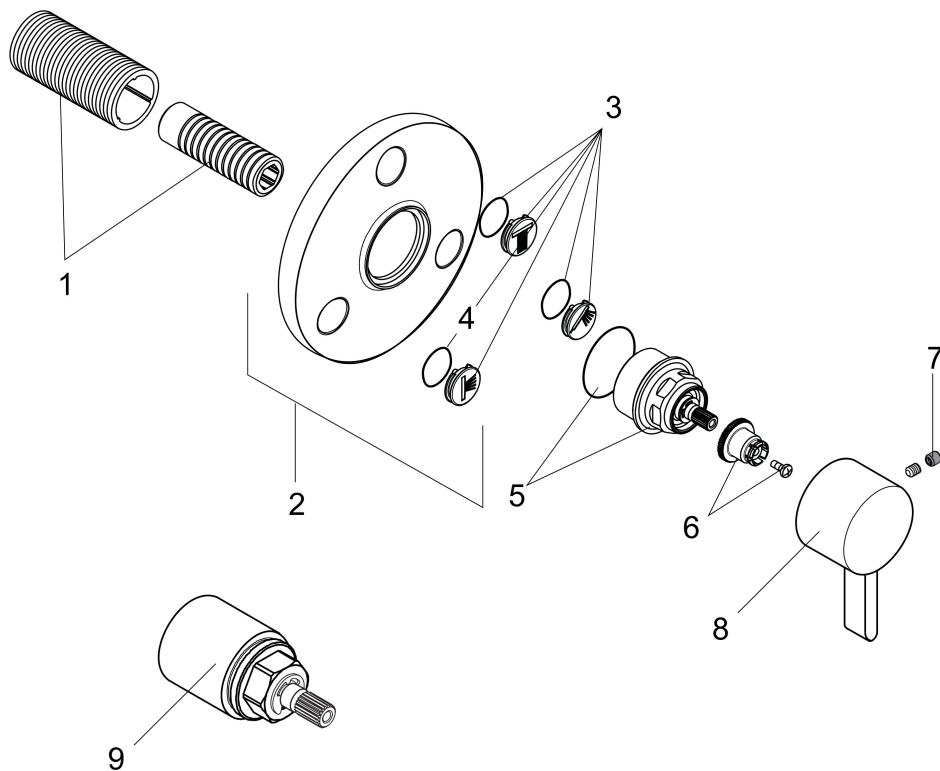

Brand hansgrohe  
Art. Name **Ecostat** Diverter Trim S Trio/Quattro  
Art. Nr. 04232000  
Surface Chrome  
Pos. 1

## Drawing

Brand hansgrohe  
Art. Name **Ecostat** Diverter Trim S Trio/Quattro  
Art. Nr. 04232000  
Surface Chrome  
Pos. 1

## Spare Parts Drawings for build year: >12/09

Brand hansgrohe  
 Art. Name **Ecostat** Diverter Trim S Trio/Quattro  
 Art. Nr. 04232000  
 Surface Chrome  
 Pos. 1

## Spare parts list for build year: >12/09

Pos.	Description	Article number
1	fixing set	96392000
2	escutcheon	95563000
3	set of symbols	95238000
4	O-ring 13x2	98128000
5	nut	98677000
6	handle fixing set	94184000
7	screw cover	95181000
8	handle	88774000
9	extension 25 mm	96370000
a	base body	15984181
b	base body	15930181
c	base body	15936181