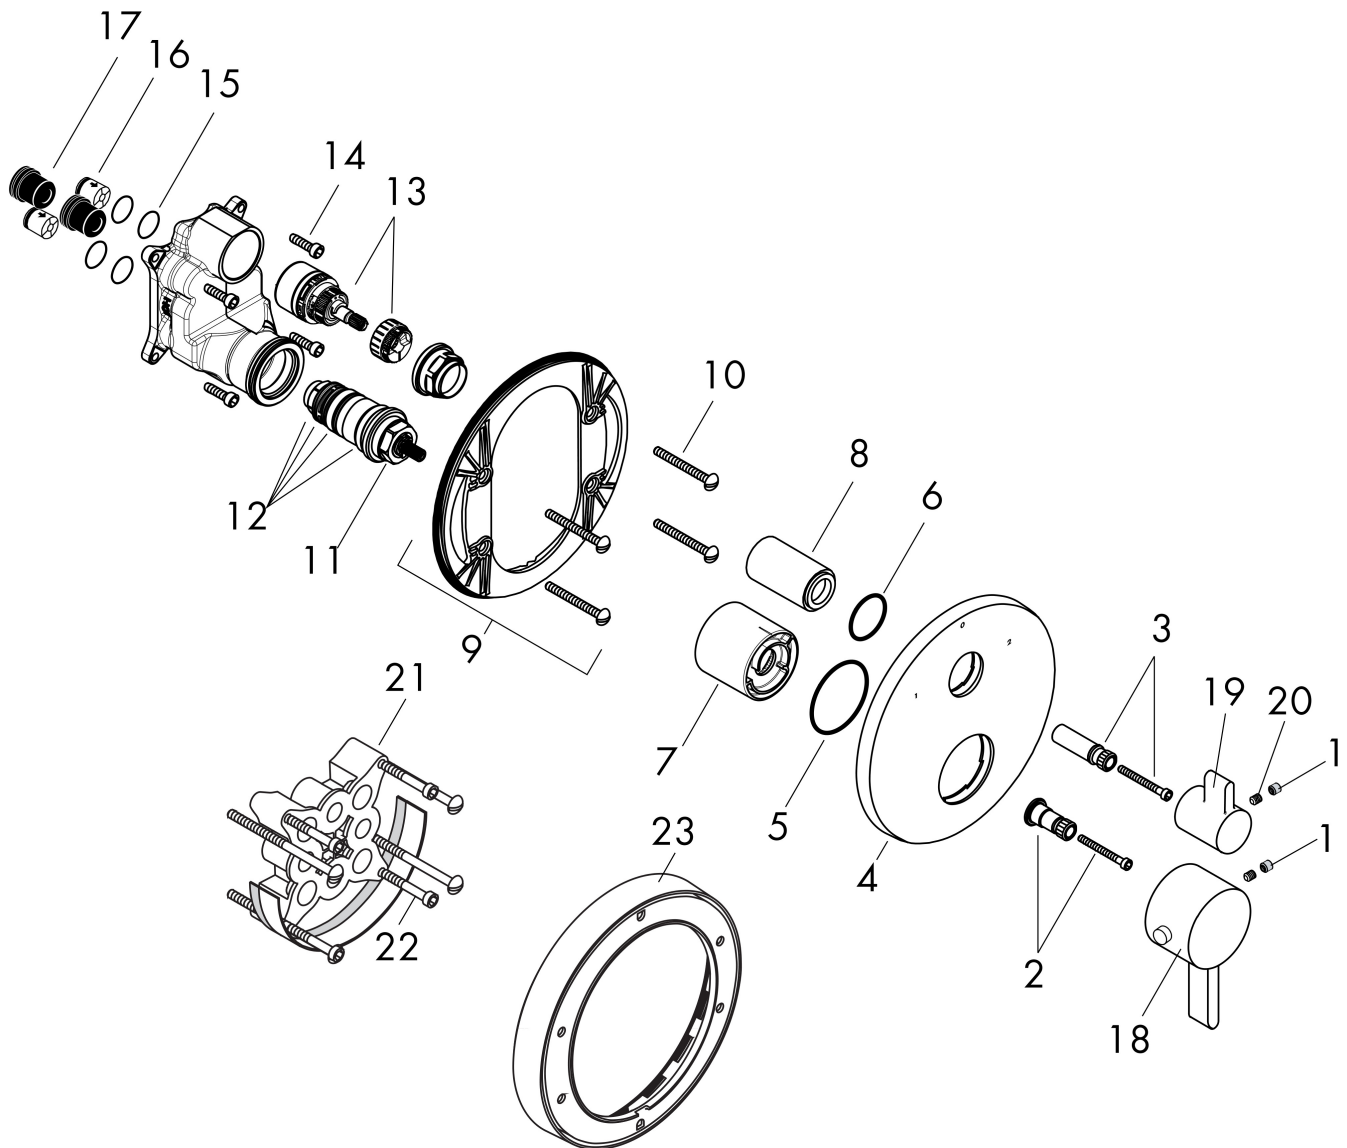

## Features

- Volume control and diverter for 2 functions
- Thermostat cartridge, shut-off / diverter valve
- Maximum flow rate (at 3 bar): 22.7 l/min
- Optimized for water-efficient shower products
- Safety stop at 40°C

## Drawing

Brand hansgrohe  
 Art. Name **Ecostat** Thermostatic Trim S with Volume Control and Diverter  
 Art. Nr. 04231000  
 Surface Chrome  
 Pos. 1

## Spare Parts Drawings for build year: >12/09

Brand hansgrohe  
 Art. Name **Ecostat** Thermostatic Trim S with Volume Control and Diverter  
 Art. Nr. 04231000  
 Surface Chrome  
 Pos. 1

## Spare parts list for build year: >12/09

Pos.	Description	Article number
1	screw cover	95181000
2	adapter for handle	96435000
3	adapter for handle	88772000
4	escutcheon Ø 170 mm	96552001
5	O-Ring 48x3	95508000
6	O-ring 29x3	98371000
7	sleeve	95550000
8	sleeve	95253000
9	sub plate	96447000
10	set of fixing screws	96454000
11	thermostat cartridge	94282000
12	sealing set	95037000
13	shut off unit with selector	98283000
14	set of screws	96525000
15	O-ring 16x2	98133000
16	set of non return valves DW 15	97350000
17	noise reduction	94073000
18	handle for thermostat	88770000
19	handle for shut off unit	88767000
20	hollow set screw M4x4	98540000
21	extension 25 mm	13595000
22	set of screws	93244000
23	extension 22 mm (Ø 170 mm)	13596000