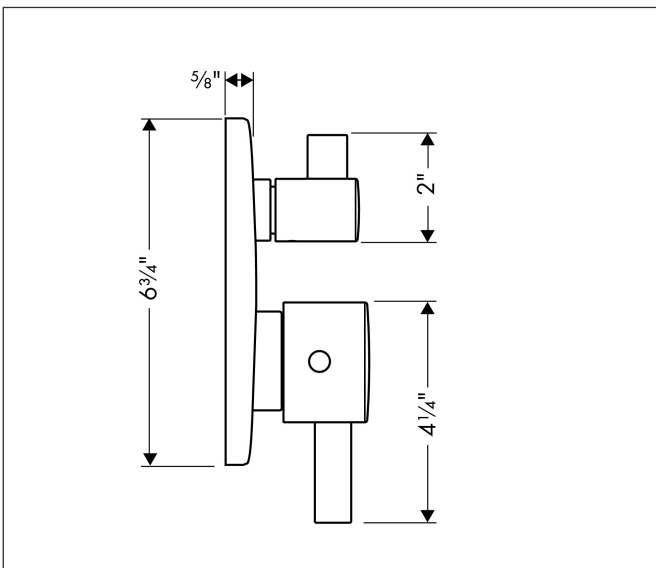

Brand hansgrohe  
 Art. Name **Ecostat** Thermostatic Trim S with Volume Control and Diverter  
 Art. Nr. 04231000  
 Surface Chrome  
 Pos. 1

## Features

- Volume control and diverter for 2 functions
- Thermostat cartridge, shut-off / diverter valve
- Maximum flow rate (at 3 bar): 22.7 l/min
- Optimized for water-efficient shower products
- Safety stop at 40°C

## Drawing

Brand hansgrohe  
 Art. Name **Ecostat** Thermostatic Trim S with Volume Control and Diverter  
 Art. Nr. 04231000  
 Surface Chrome  
 Pos. 1

## Spare Parts Drawings for build year: >12/09

Brand hansgrohe  
 Art. Name **Ecostat** Thermostatic Trim S with Volume Control and Diverter  
 Art. Nr. 04231000  
 Surface Chrome  
 Pos. 1