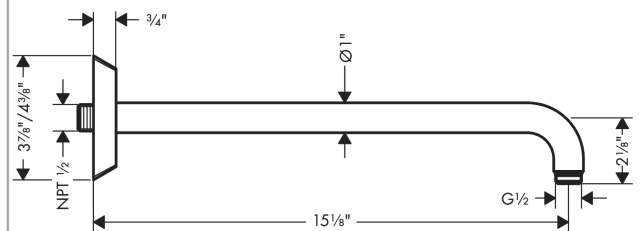

Item details

Compliance

Product image

Scale drawing

Locarno
Showerarm, 15"
 Part no. : **04833xx0**

Description

Features

- solid Brass
- connection type: 1/2" NPT
- 1/2" NPT
- Escutcheon, Showerarm

Item details

Compliance

Product image

Scale drawing

Locarno
Showerhead 240 1-Jet, 1.75 GPM
 Part no. : 04824xx0

Description

Features

- Spray modes: PowderRain
- Fully-finished matching spray face

Item details

Technology

Compliance

Product image

Scale drawing

Locarno
Tub Spout
 Part no. : **04814xx0**

Description

Features

- solid Brass
- Includes: 1/2" female and 3/4" male adaptor

Item details

Compliance

Product image

Scale drawing