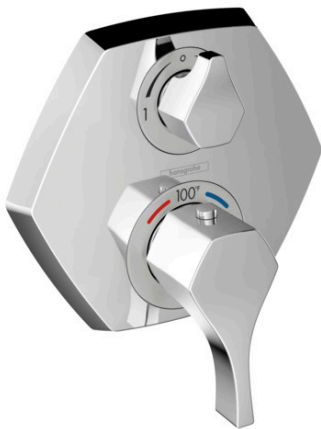

Locarno

Thermostatic Trim with Volume Control and Diverter

Part no. : **04820xx0**

Description

Features

- Consists of: Thermostatic Trim
- Volume control and diverter for 2 outlets
- Outlets may not be operated simultaneously
- Flow: 6.0 GPM (22.7 L/Min)
- Thermostatic cartridge
- Anti-scald 100° safety stop
- Optimized for water-efficient shower products

Item details

Compliance

Product image

Scale drawing

Locarno
Showerarm, 15"
 Part no. : **04833xx0**

Description

Features

- solid Brass
- connection type: 1/2" NPT
- 1/2" NPT
- Escutcheon, Showerarm

Item details

Compliance

Product image

Scale drawing

Locarno
Showerhead 240 1-Jet, 1.75 GPM
 Part no. : 04824xx0

Description

Features

- Spray modes: PowderRain
- Fully-finished matching spray face

- solid Brass
- Includes: 1/2" female and 3/4" male adaptor

Item details

Compliance

Product image

Scale drawing