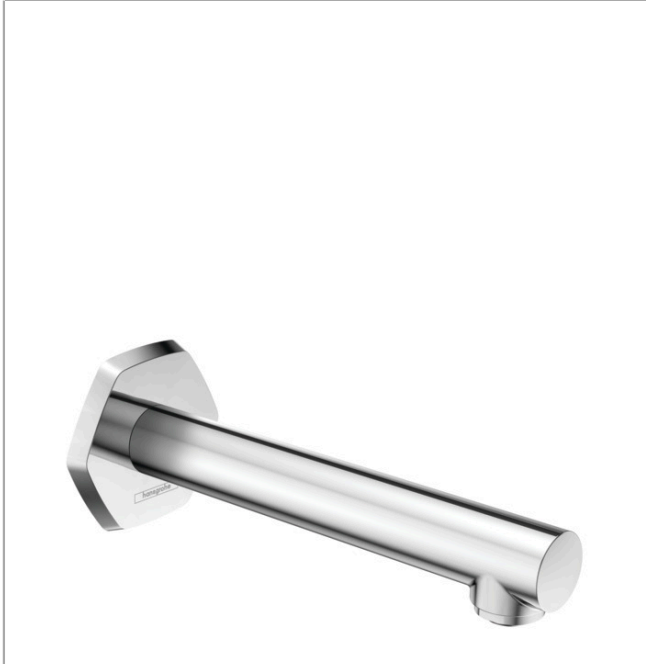

Locarno
Tub Spout
Part no. : **04814xx0**

Description

Features

- solid Brass
- Includes: 1/2" female and 3/4" male adaptor

Item details

Compliance

Product image