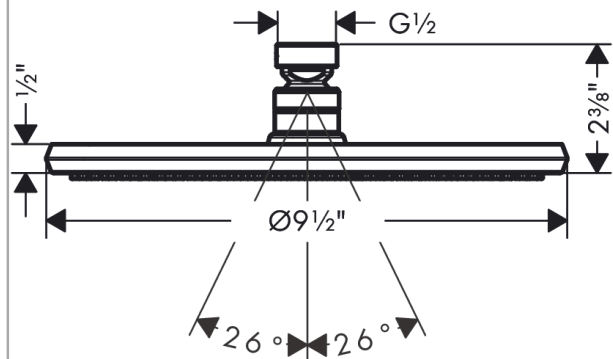

Item details

Compliance

Product image

Scale drawing

Locarno
Showerarm, 15"
 Part no. : **04833xx0**

Description

Features

- solid Brass
- connection type: 1/2" NPT
- 1/2" NPT
- Escutcheon, Showerarm

Item details

Compliance

Product image

Scale drawing

Locarno
Showerhead 240 1-Jet, 1.75 GPM
 Part no. : 04824xx0

Description

Features

- Spray modes: PowderRain
- Fully-finished matching spray face

Item details

Technology

Compliance

Product image

Scale drawing

Locarno
Tub Spout
 Part no. : **04814xx0**

Description

Features

- solid Brass
- Includes: 1/2" female and 3/4" male adaptor

Item details

Compliance

Product image

Scale drawing