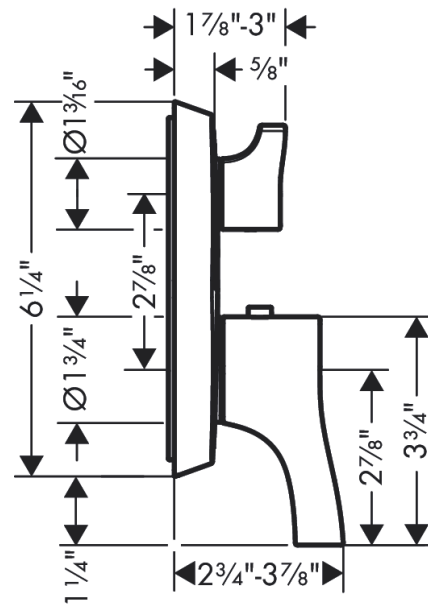

Locarno

Thermostatic Trim with Volume Control and Diverter

Part no. : **04820xx0**

Description

Features

- Consists of: Thermostatic Trim
- Volume control and diverter for 2 outlets
- Outlets may not be operated simultaneously
- Flow: 6.0 GPM (22.7 L/Min)
- Thermostatic cartridge
- Anti-scald 100° safety stop
- Optimized for water-efficient shower products

Item details

Compliance

Product image

Scale drawing

Locarno
Showerarm, 15"
 Part no. : **04833xx0**

Description

Features

- solid Brass
- connection type: 1/2" NPT
- 1/2" NPT
- Escutcheon, Showerarm

Item details

Compliance

Product image

Scale drawing

Locarno
Showerhead 240 1-Jet, 1.75 GPM
 Part no. : 04824xx0

Description

Features

- Spray modes: PowderRain
- Fully-finished matching spray face

Item details

Technology

Compliance

Product image

Scale drawing

Locarno
Tub Spout
 Part no. : **04814xx0**

Description

Features