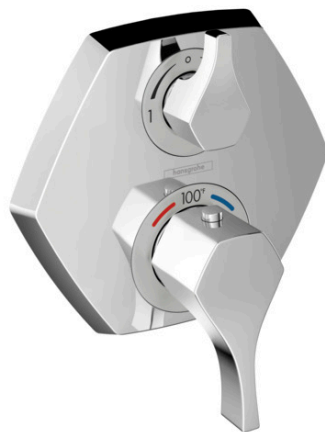

Locarno
Thermostatic Trim with Volume Control
 Part no. : **04821xx0**

Description

Features

- Consists of: Thermostatic Trim
- Volume control for 1 outlet
- Flow: 6.0 GPM (22.7 L/Min)
- Thermostatic cartridge
- Anti-scald 100° safety stop
- Optimized for water-efficient shower products
- Mounting Material, Assembly instructions

Item details

Compliance

Product image

Scale drawing

Locarno
Showerarm, 15"
 Part no. : **04833xx0**

Description

Features

- solid Brass
- connection type: 1/2" NPT
- G 1/2
- Escutcheon, Showerarm

Item details

Compliance

Product image

Scale drawing

Locarno
Showerhead 240 1-Jet, 1.75 GPM
 Part no. : 04824xx0

Description

Features

- Spray modes: PowderRain
- Fully-finished matching spray face