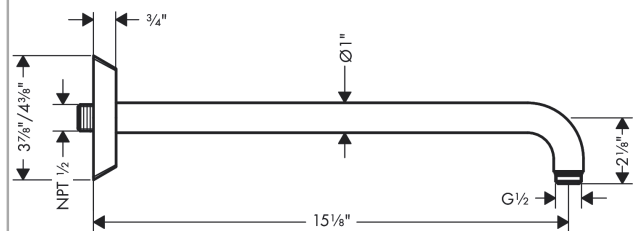

Locarno
Thermostatic Trim with Volume Control
 Part no. : **04821xx0**

Description

Features

- Consists of: Thermostatic Trim
- Volume control for 1 outlet
- Flow: 6.0 GPM (22.7 L/Min)
- Thermostatic cartridge
- Anti-scald 100° safety stop
- Optimized for water-efficient shower products
- Mounting Material, Assembly instructions

Item details

Compliance

Product image

Scale drawing

Locarno
Showerarm, 15"
 Part no. : **04833xx0**

Description

Features

- solid Brass
- connection type: 1/2" NPT
- G 1/2
- Escutcheon, Showerarm

Item details

Compliance

Product image

Scale drawing

Locarno
Showerhead 240 1-Jet, 1.75 GPM
 Part no. : 04824xx0

Description

Features

- Spray modes: PowderRain
- Fully-finished matching spray face

Item details

Technology

Compliance

Product image

Scale drawing