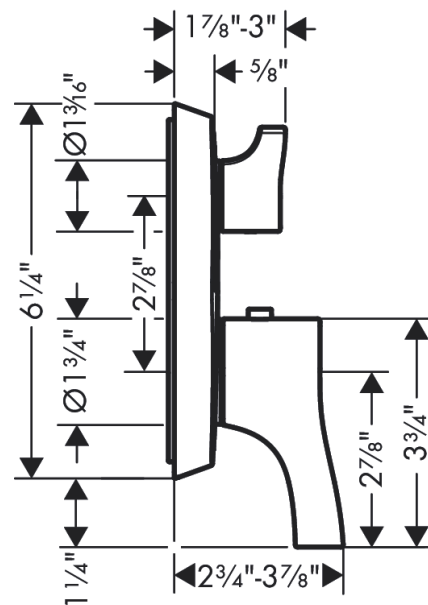

Locarno
Thermostatic Trim with Volume Control
 Part no. : **04821xx0**

Description

Features

- Consists of: Thermostatic Trim
- Volume control for 1 outlet
- Flow: 6.0 GPM (22.7 L/Min)
- Thermostatic cartridge
- Anti-scald 100° safety stop
- Optimized for water-efficient shower products
- Mounting Material, Assembly instructions

Item details

Compliance

Product image

Scale drawing

Locarno
Showerarm, 15"
 Part no. : **04833xx0**

Description

Features

- solid Brass
- connection type: 1/2" NPT
- G 1/2
- Escutcheon, Showerarm

Item details

Compliance

Product image

Scale drawing

Locarno
Showerhead 240 1-Jet, 1.75 GPM
 Part no. : 04824xx0

Description

Features

- Spray modes: PowderRain
- Fully-finished matching spray face

Item details

Technology

Compliance

Product image

Scale drawing