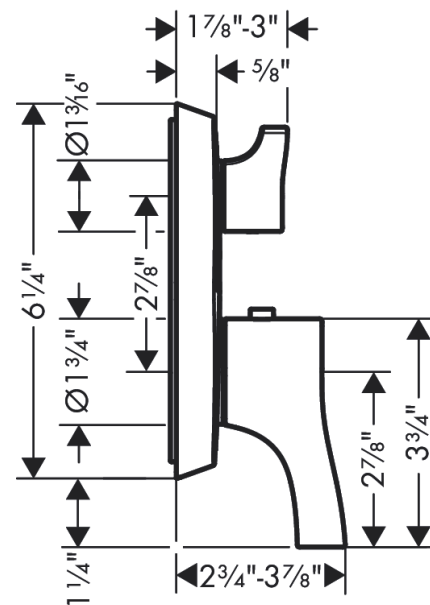

Locarno
Thermostatic Trim with Volume Control
 Part no. : **04821xx0**

Description

Features

- Consists of: Thermostatic Trim
- Volume control for 1 outlet
- Flow: 6.0 GPM (22.7 L/Min)
- Thermostatic cartridge
- Anti-scald 100° safety stop
- Optimized for water-efficient shower products
- Mounting Material, Assembly instructions

Item details

Compliance

Product image

Scale drawing

Locarno
Showerarm, 15"
 Part no. : **04833xx0**

Description

Features

- solid Brass
- connection type: 1/2" NPT
- G 1/2
- Escutcheon, Showerarm

Item details

Compliance

Product image

Scale drawing

Locarno
Showerhead 240 1-Jet, 2.5 GPM
 Part no. : 04823xx0

Description

Features

- Spray modes: PowderRain
- Fully-finished matching spray face

Item details

Technology

Compliance

Product image

Scale drawing