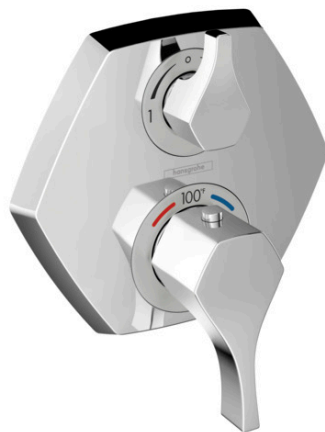

Locarno
Thermostatic Trim with Volume Control
 Part no. : **04821xx0**

Description

Features

- Consists of: Thermostatic Trim
- Volume control for 1 outlet
- Flow: 6.0 GPM (22.7 L/Min)
- Thermostatic cartridge
- Anti-scald 100° safety stop
- Optimized for water-efficient shower products
- Mounting Material, Assembly instructions

Item details

Compliance

Product image

Scale drawing

Locarno
Showerarm, 15"
 Part no. : **04833xx0**

Description

Features

- solid Brass
- connection type: 1/2" NPT
- G 1/2
- Escutcheon, Showerarm

Item details

Compliance

Product image

Scale drawing

Locarno
Showerhead 240 1-Jet, 2.5 GPM
 Part no. : 04823xx0

Description

Features

- Spray modes: PowderRain
- Fully-finished matching spray face