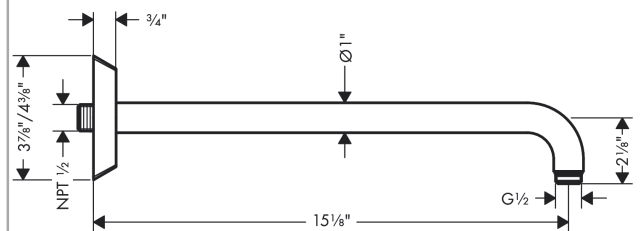

Locarno
Thermostatic Trim with Volume Control
 Part no. : **04821xx0**

Description

Features

- Consists of: Thermostatic Trim
- Volume control for 1 outlet
- Flow: 6.0 GPM (22.7 L/Min)
- Thermostatic cartridge
- Anti-scald 100° safety stop
- Optimized for water-efficient shower products
- Mounting Material, Assembly instructions

Item details

Compliance

Product image

Scale drawing

Locarno
Showerarm, 15"
 Part no. : **04833xx0**

Description

Features

- solid Brass
- connection type: 1/2" NPT
- G 1/2
- Escutcheon, Showerarm

Item details

Compliance

Product image

Scale drawing

Locarno
Showerhead 240 1-Jet, 2.5 GPM
 Part no. : 04823xx0

Description

Features

- Spray modes: PowderRain
- Fully-finished matching spray face

Item details

Technology

Compliance

Product image

Scale drawing