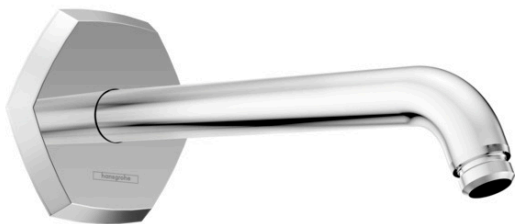

Locarno
Pressure Balance Trim
 Part no. : **04822xx0**

Description

Features

- Flow: 5.44 GPM (20.6 L/Min)
- Integrated bypass for use with diverter tub spouts
- Temperature and on/off control for 1 outlet

Item details

Compliance

Product image

Scale drawing

Locarno
Showerarm, 9"
 Part no. : **04826xx0**

Description

Features

- solid Brass
- connection type: 1/2" NPT
- 1/2" NPT
- Escutcheon, Showerarm

Item details

Compliance

Product image

Scale drawing

Locarno
Showerhead 240 1-Jet, 1.75 GPM
 Part no. : 04824xx0

Description

Features

- Spray modes: PowderRain
- Fully-finished matching spray face

Item details

Technology

Compliance

Product image

Scale drawing

Locarno
Tab Spout with Diverter
 Part no. : 04815xx0

Description

Features