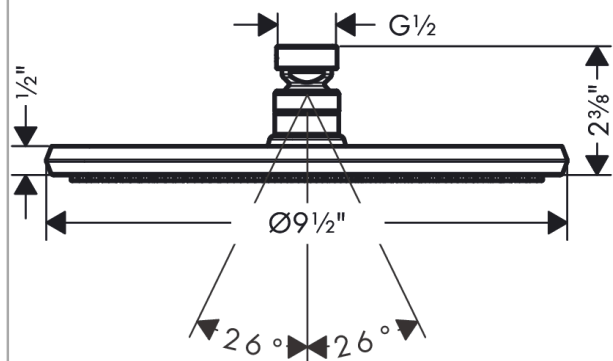

Item details

Compliance

Product image

Scale drawing

Locarno
Showerarm, 9"
 Part no. : **04826xx0**

Description

Features

- solid Brass
- connection type: 1/2" NPT
- 1/2" NPT
- Escutcheon, Showerarm

Item details

Compliance

Product image

Scale drawing

Locarno
Showerhead 240 1-Jet, 1.75 GPM
 Part no. : 04824xx0

Description

Features

- Spray modes: PowderRain
- Fully-finished matching spray face

Item details

Technology

Compliance

Product image

Scale drawing

Locarno
Tab Spout with Diverter
 Part no. : 04815xx0

Description

Features

- solid Brass
- Includes: 1/2" female and 3/4" male adaptor

Item details

Compliance

Product image

Scale drawing