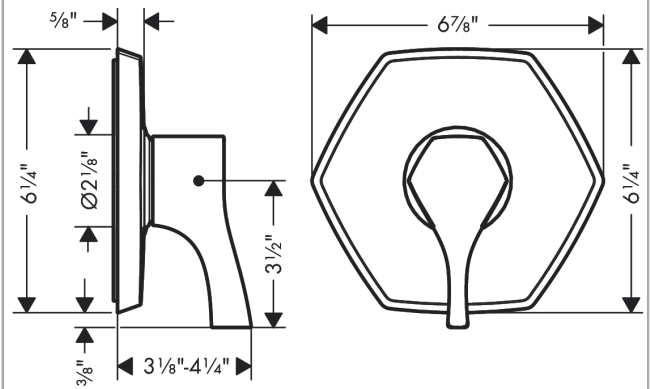

Locarno
Pressure Balance Trim
 Part no. : **04822xx0**

Description

Features

- Flow: 5.44 GPM (20.6 L/Min)
- Integrated bypass for use with diverter tub spouts
- Temperature and on/off control for 1 outlet

Item details

Compliance

Product image

Scale drawing

Locarno
Showerarm, 9"
 Part no. : **04826xx0**

Description

Features

- solid Brass
- connection type: 1/2" NPT
- 1/2" NPT
- Escutcheon, Showerarm

Item details

Compliance

Product image

Scale drawing

Locarno
Showerhead 240 1-Jet, 1.75 GPM
 Part no. : 04824xx0

Description

Features

- Spray modes: PowderRain
- Fully-finished matching spray face

Item details

Technology

Compliance

Product image

Scale drawing

Locarno
Tab Spout with Diverter
 Part no. : 04815xx0

Description

Features