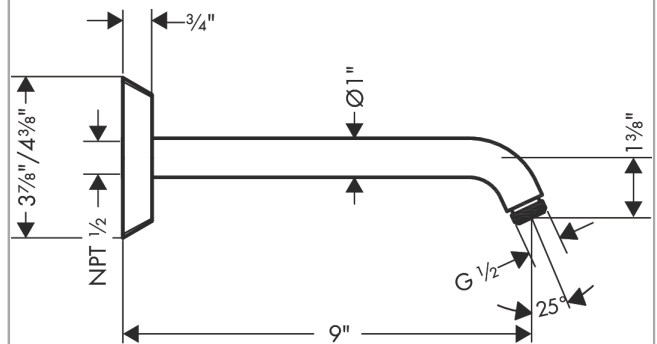

Locarno
Pressure Balance Trim
 Part no. : **04822xx0**

Description

Features

- Flow: 5.44 GPM (20.6 L/Min)
- Integrated bypass for use with diverter tub spouts
- Temperature and on/off control for 1 outlet

Item details

Compliance

Product image

Scale drawing

Locarno
Showerarm, 9"
 Part no. : **04826xx0**

Description

Features

- solid Brass
- connection type: 1/2" NPT
- 1/2" NPT
- Escutcheon, Showerarm

Item details

Compliance

Product image

Scale drawing

Locarno
Showerhead 240 1-Jet, 1.75 GPM
 Part no. : 04824xx0

Description

Features

- Spray modes: PowderRain
- Fully-finished matching spray face

Item details

Technology

Compliance

Product image

Scale drawing

Locarno
Tab Spout with Diverter
 Part no. : 04815xx0

Description

Features