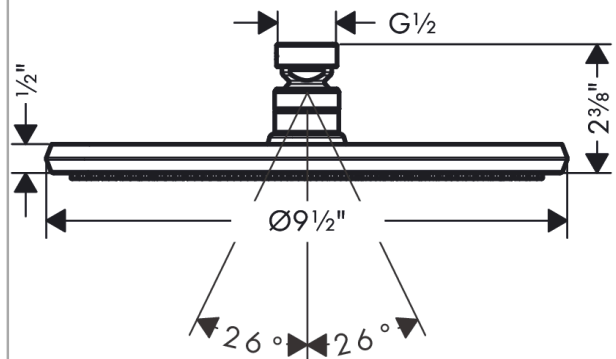

Item details

Compliance

Product image

Scale drawing

Locarno
Showerarm, 9"
 Part no. : **04826xx0**

Description

Features

- solid Brass
- connection type: 1/2" NPT
- 1/2" NPT
- Escutcheon, Showerarm

Item details

Compliance

Product image

Scale drawing

Locarno
Showerhead 240 1-Jet, 2.5 GPM
 Part no. : 04823xx0

Description

Features

- Spray modes: PowderRain
- Fully-finished matching spray face

Item details

Technology

Compliance

Product image

Scale drawing

Locarno
Tab Spout with Diverter
 Part no. : 04815xx0

Description

Features

- solid Brass
- Includes: 1/2" female and 3/4" male adaptor

Item details

Compliance

Product image

Scale drawing