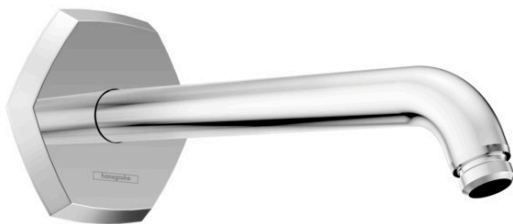

Locarno
Pressure Balance Trim
 Part no. : **04822xx0**

Description

Features

- Flow: 5.44 GPM (20.6 L/Min)
- Integrated bypass for use with diverter tub spouts
- Temperature and on/off control for 1 outlet

Item details

Compliance

Product image

Scale drawing

Locarno
Showerarm, 9"
 Part no. : **04826xx0**

Description

Features

- solid Brass
- connection type: 1/2" NPT
- 1/2" NPT
- Escutcheon, Showerarm

Item details

Compliance

Product image

Scale drawing

Locarno
Showerhead 240 1-Jet, 2.5 GPM
 Part no. : 04823xx0

Description

Features

- Spray modes: PowderRain
- Fully-finished matching spray face

Item details

Technology

Compliance

Product image

Scale drawing

Locarno
Tab Spout with Diverter
 Part no. : 04815xx0

Description

Features