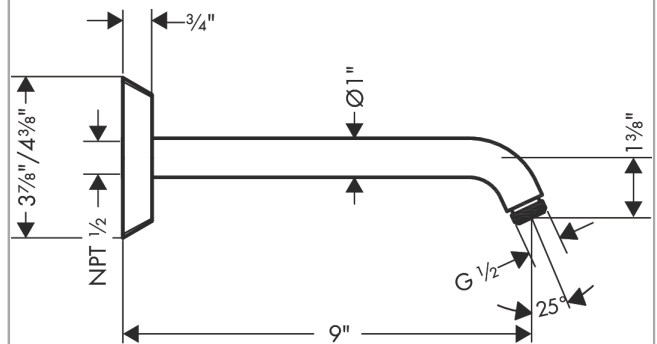

Locarno
Pressure Balance Trim
 Part no. : **04822xx0**

Description

Features

- Flow: 5.44 GPM (20.6 L/Min)
- Integrated bypass for use with diverter tub spouts
- Temperature and on/off control for 1 outlet

Item details

Compliance

Product image

Scale drawing

Locarno
Showerarm, 9"
 Part no. : **04826xx0**

Description

Features

- solid Brass
- connection type: 1/2" NPT
- 1/2" NPT
- Escutcheon, Showerarm

Item details

Compliance

Product image

Scale drawing

Locarno
Showerhead 240 1-Jet, 2.5 GPM
 Part no. : 04823xx0

Description

Features

- Spray modes: PowderRain
- Fully-finished matching spray face

Item details

Technology

Compliance

Product image

Scale drawing

Locarno
Tab Spout with Diverter
 Part no. : 04815xx0

Description

Features