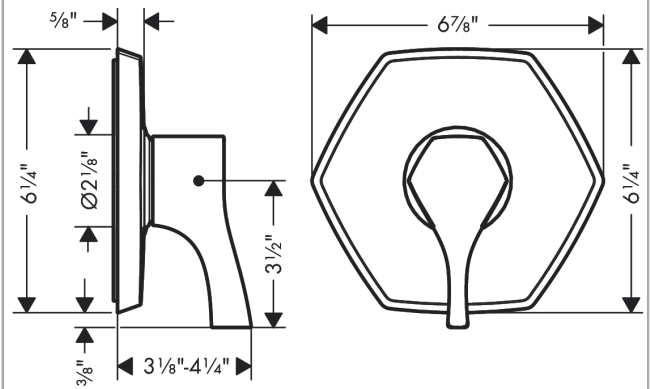

Locarno
Pressure Balance Trim
 Part no. : **04822xx0**

Description

Features

- Flow: 5.44 GPM (20.6 L/Min)
- Integrated bypass for use with diverter tub spouts
- Temperature and on/off control for 1 outlet

Item details

Compliance

Product image

Scale drawing

Locarno
Showerarm, 9"
 Part no. : **04826xx0**

Description

Features

- solid Brass
- connection type: 1/2" NPT
- 1/2" NPT
- Escutcheon, Showerarm

Item details

Compliance

Product image

Scale drawing

Locarno
Showerhead 240 1-Jet, 2.5 GPM
 Part no. : 04823xx0

Description

Features

- Spray modes: PowderRain
- Fully-finished matching spray face

Item details

Technology

Compliance

Product image

Scale drawing

Locarno
Tab Spout with Diverter
 Part no. : 04815xx0

Description

Features