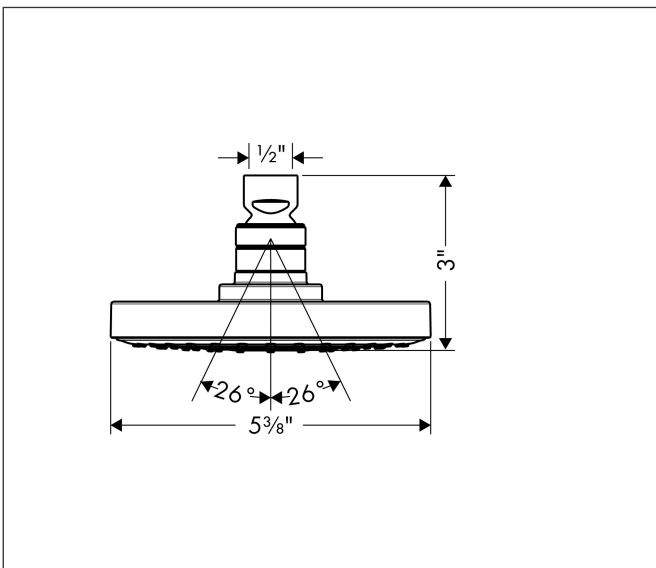

Drawing

Technology

Spray Types