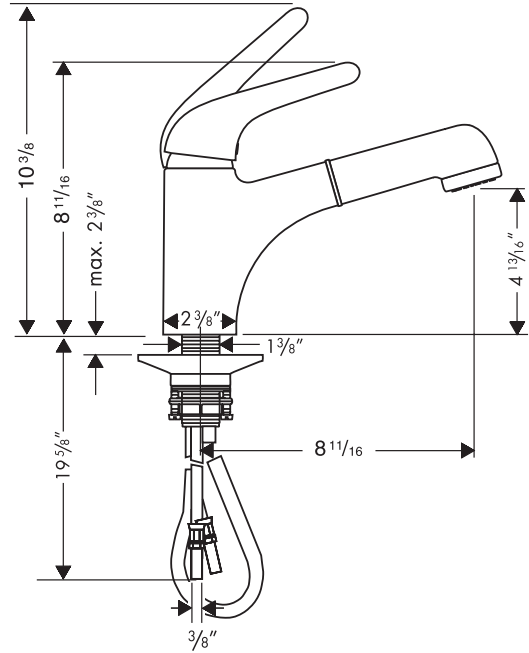

Axor Steel Kitchen Faucet

35807801

Available in Steel

Product Specification

Solid stainless steel body

Spray head has two spray modes - stream and spray.

Uses Rubit™ self cleaning system

Spout arm swivels 150°

Hole size in mounting surface 1 1/2"

Maximum mounting surface depth 2-1/4"

Flow rate 2.2 GPM

M3 Ceramic disc mixing cartridge with high temperature limit stop

Boltic™ handle attachment

flexible supply hoses

3/8" supply hoses - requires 3/8" compression fittings (not included)

Backflow prevention provided by check valve in sprayhead

Listed by Underwriters Laboratories

hansgrohe