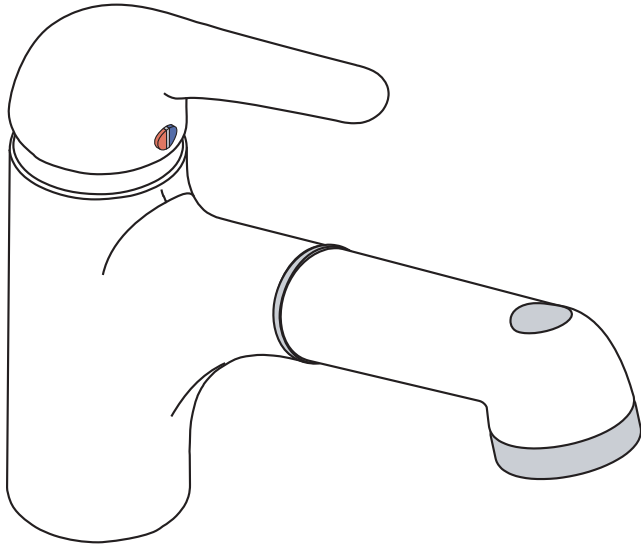

Axor Steel Kitchen Faucet

35807801

Available in Steel

Product Specification

Solid stainless steel body

Spray head has two spray modes - stream and spray.

Uses Rubit™ self cleaning system

Spout arm swivels 150°

Hole size in mounting surface 1 1/2"

Maximum mounting surface depth 2-1/4"

Flow rate 2.2 GPM

M3 Ceramic disc mixing cartridge with high temperature limit stop

Boltic™ handle attachment

flexible supply hoses

3/8" supply hoses - requires 3/8" compression fittings (not included)

Backflow prevention provided by check valve in sprayhead

Listed by Underwriters Laboratories

hansgrohe