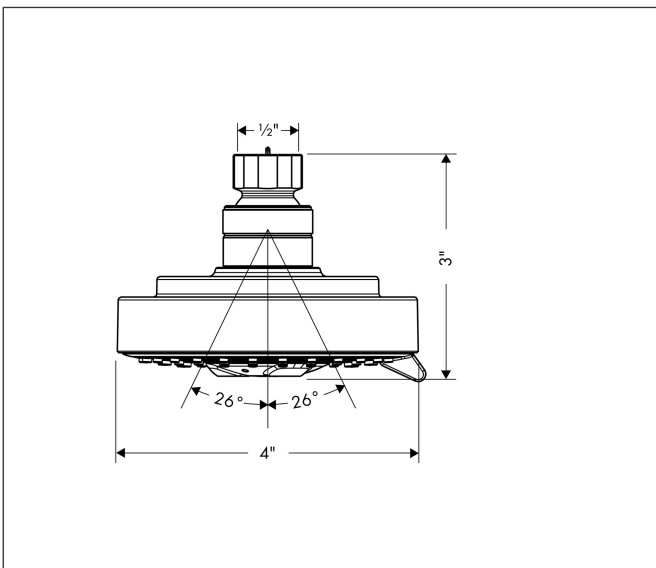

Drawing

Technology

Spray Types