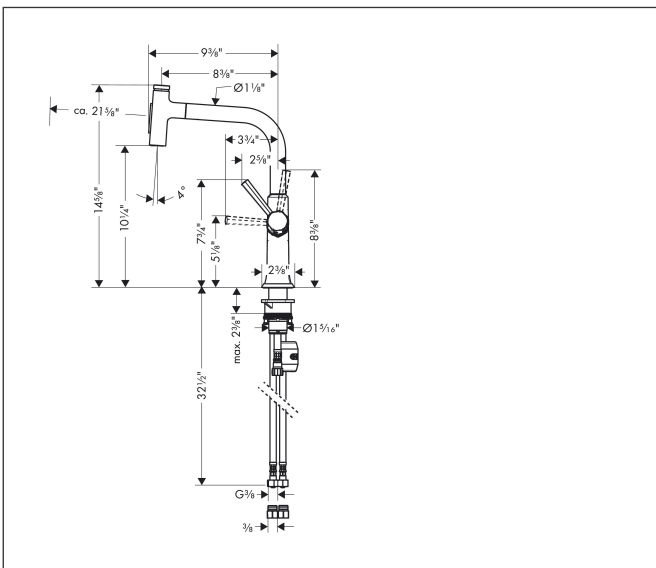

Brand hansgrohe
 Art. Name **Locarno Select** HighArc Kitchen Faucet, 2-Spray Pull-Out, 1.75 GPM
 Art. Nr. 04855000
 Surface Chrome
 Pos. 1

Product Picture

Drawing

Features

- Swivel range 150°
- Aerated spray, shower spray
- Lockable shower spray, spray returns through pressing spray diverter and spray returns automatically through handle closing
- Select button for a comfortable start/stop of the water flow
- MagFit magnetic shower holder
- Deck-mounted
- Maximum flow rate (at 3 bar): 6.6 l/min
- Ceramic cartridge
- Integrated non-return valve
- Single handle kitchen faucet, connection hoses, fixation set, installation manual