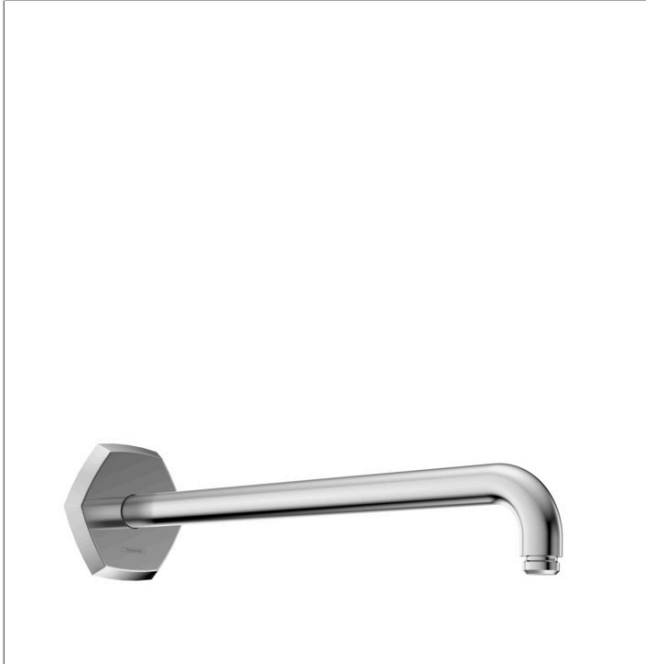

**Locarno
Showerarm, 15"**

Finishes : **chrome** Part no. : **04833000**

Description

Features

- Escutcheon, Showerarm

Product image

Scale drawing